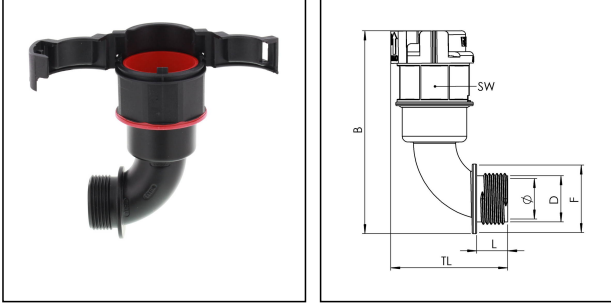

EBF90-23-32-BK

Conduit fitting, 90° angle, plastic

Products may differ in size, colour and appearance to those shown. If you require further information or customisation, please contact us directly.

Material Conduit fitting	polyamide UL94-V0
Material Connection thread	polyamide UL94-V0
Material sealing gasket	TPU
Protection class	IP68, IP66
Temp. range min	-40 °C
Temp. range max	100 °C
Operational areas	EN 45545 - Railway
NW	23
Thread type	M
Ø Connection thread D	32
Lead	1,5
Length screw-in thread L	13 mm
Ø inside	19 mm
Ø Gasket F	38 mm
Key width SW	36 mm
Width B	100,9 mm
Total length TL	55,5 mm
Type of conduit fitting	90° Angle
UL 1696	Yes
Product Color	RAL 9005
Type	EBF90-23-32-BK
Order no. RAL 9005	10108894
Packing unit	25
ETIM-Classification	EC001176