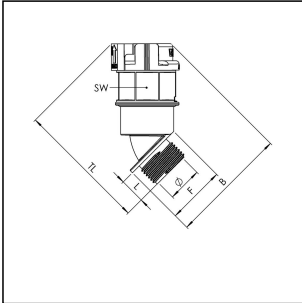

## EBF45-10-12-BG

Conduit fitting, 45° angle, plastic, RAL 7031, NW 10 / M12

Products may differ in size, colour and appearance to those shown. If you require further information or customisation, please contact us directly.

<b>Material Conduit fitting</b>	polyamide UL94-V0
<b>Material Connection thread</b>	polyamide UL94-V0
<b>Material sealing gasket</b>	TPU
<b>Protection class</b>	IP68, IP66
<b>Temp. range min</b>	-40 °C
<b>Temp. range max</b>	100 °C
<b>Operational areas</b>	EN 45545 - Railway
<b>NW</b>	10
<b>Thread type</b>	M
<b>Ø Connection thread D</b>	12
<b>Lead</b>	1,5
<b>Length screw-in thread L</b>	9 mm
<b>Ø inside</b>	7 mm
<b>Ø Gasket F</b>	18 mm
<b>Key width SW</b>	20 mm
<b>Width B</b>	48,3 mm
<b>Total length TL</b>	50,6 mm
<b>Type of conduit fitting</b>	45° Angle
<b>UL 1696</b>	Yes
<b>Product Color</b>	RAL 7031
<b>Type</b>	EBF45-10-12-BG
<b>Order no. RAL 7031</b>	10108870
<b>Packing unit</b>	50
<b>ETIM-Classification</b>	EC001176