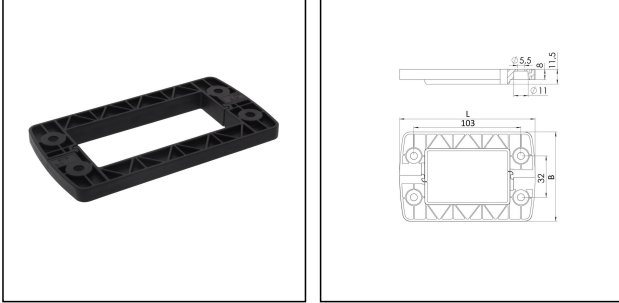

CV 8 V0 BK

Locking frame, plastic, black, 69x125mm

Products may differ in size, colour and appearance to those shown. If you require further information or customisation, please contact us directly.

Material	Polyamide UL94-V0
Temp. range min	-40 °C
Temp. range max	120 °C
Protection class	IP66
Product Color	RAL 9005
BxL	69x125mm
Type	CV 8 V0 BK
Order no. RAL 9005	10108186
Packing unit	1
ETIM-Classification	EC000441