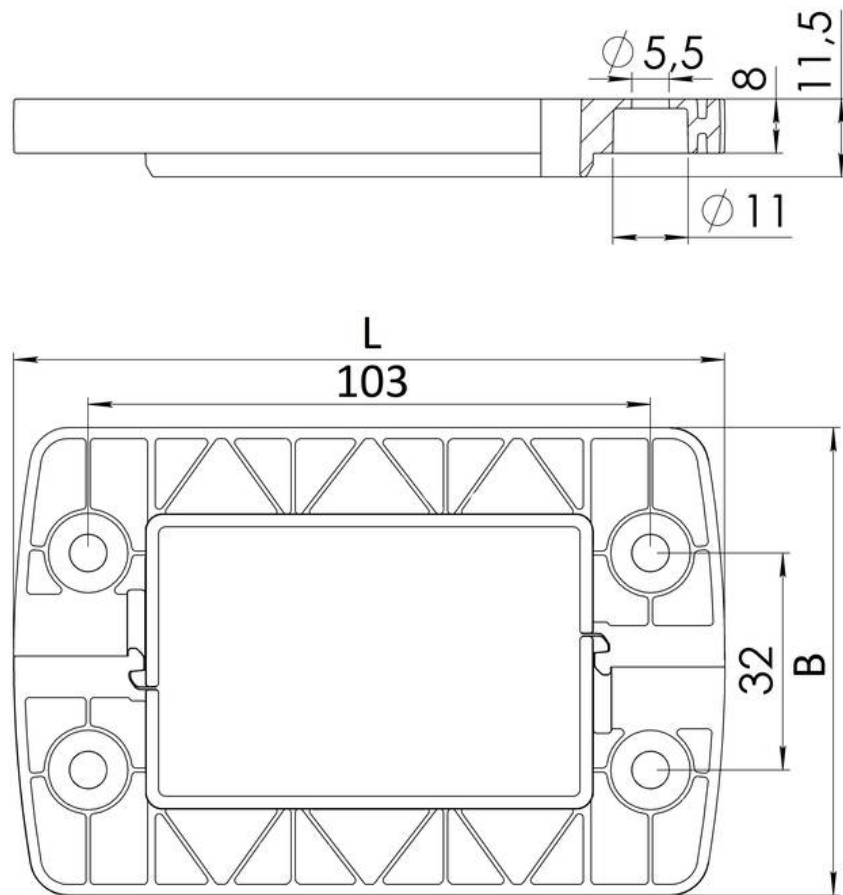

Your Contact:

WISKA Hoppmann GmbH

Kisdorfer Weg 28 · 24568 Kaltenkirchen · Germany

☎ +49-4191-508-0 · 📠 +49-4191-508-209

contact@wiska.de · www.wiska.com