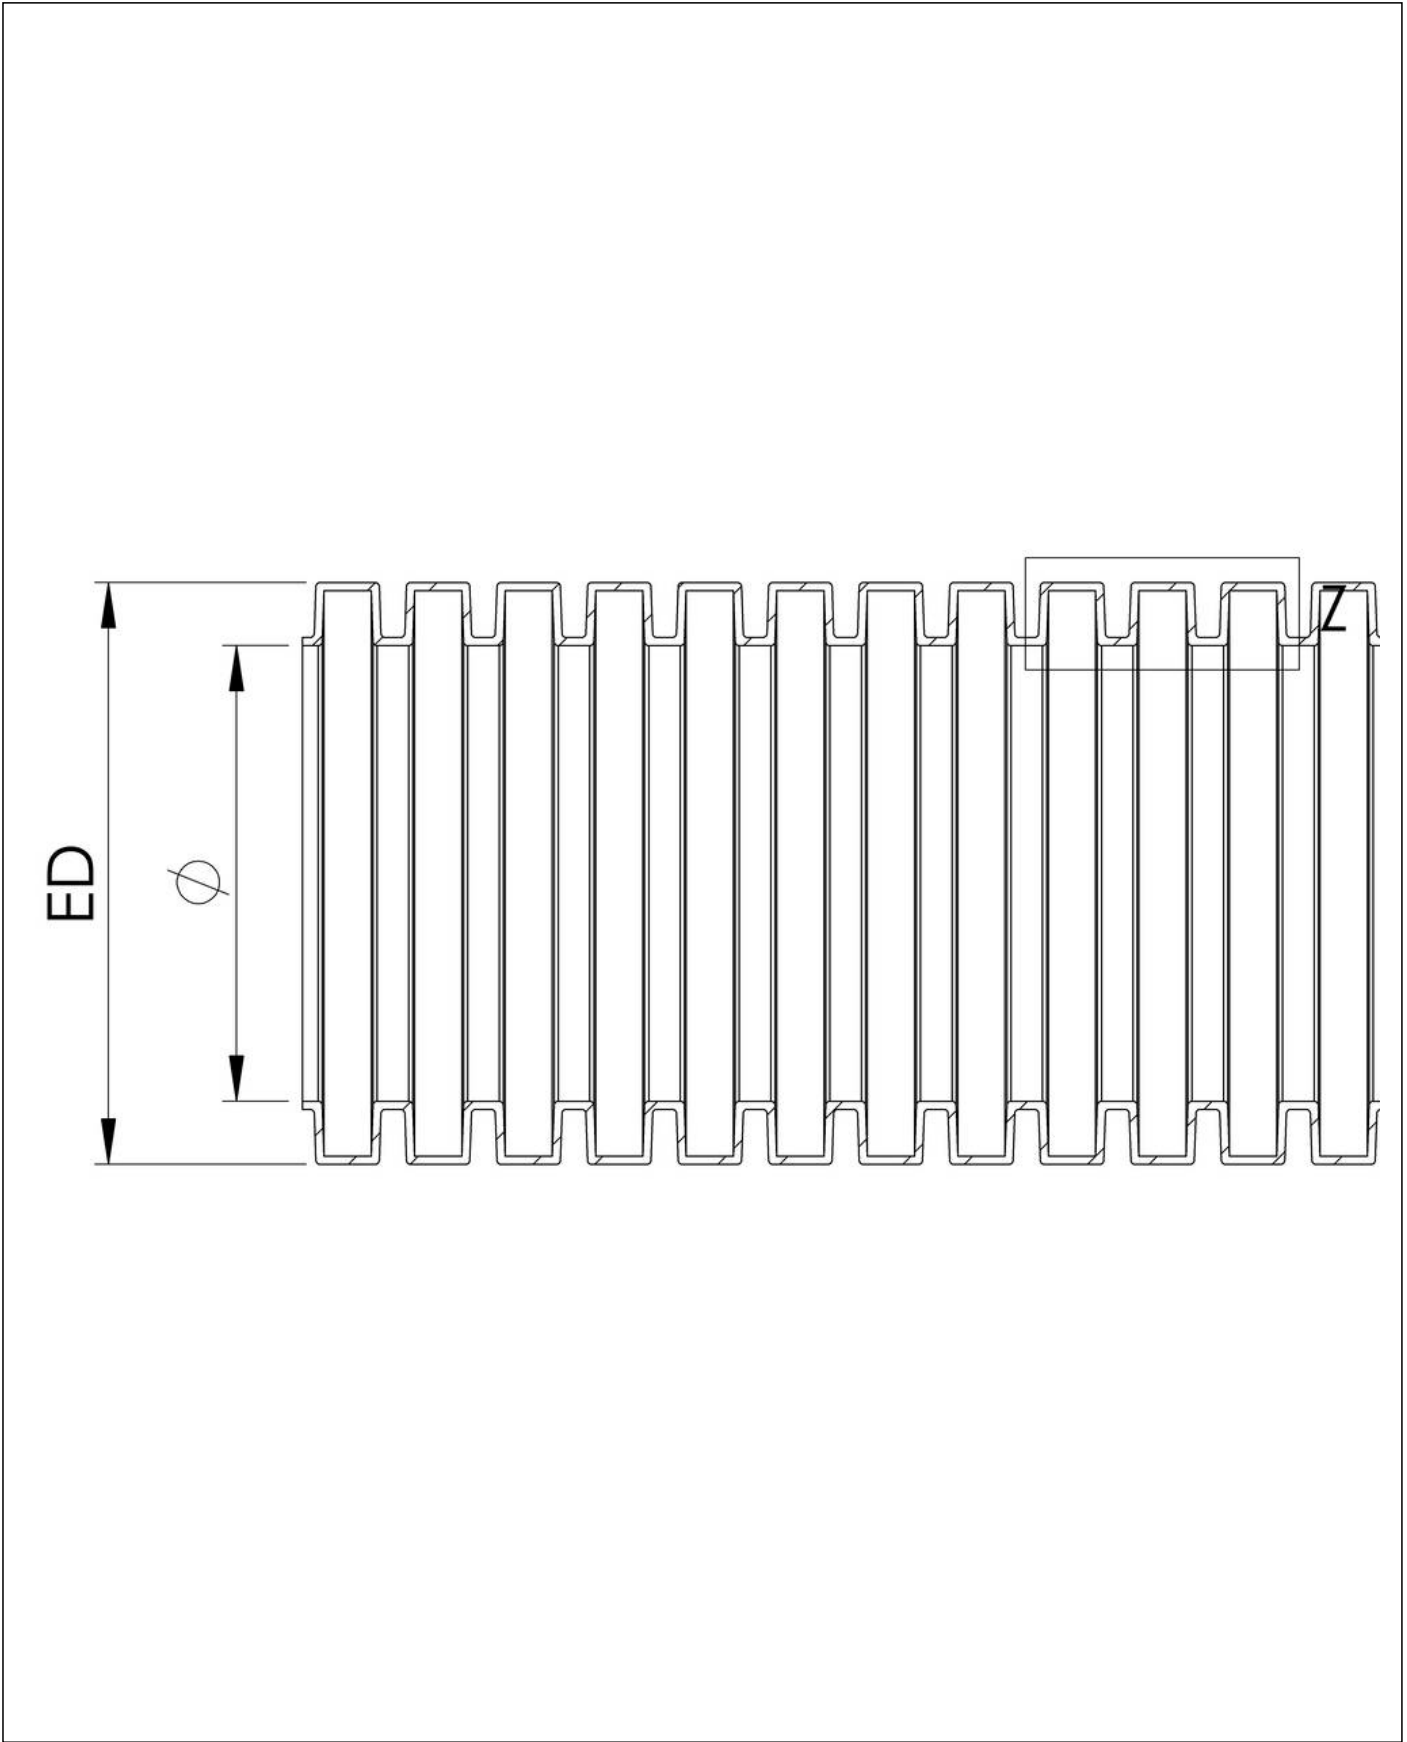

Your Contact:

WISKA Hoppmann GmbH

Kisdorfer Weg 28 · 24568 Kaltenkirchen · Germany

☎ +49-4191-508-0 · 📠 +49-4191-508-209

✉ contact@wiska.de · 🌐 www.wiska.com