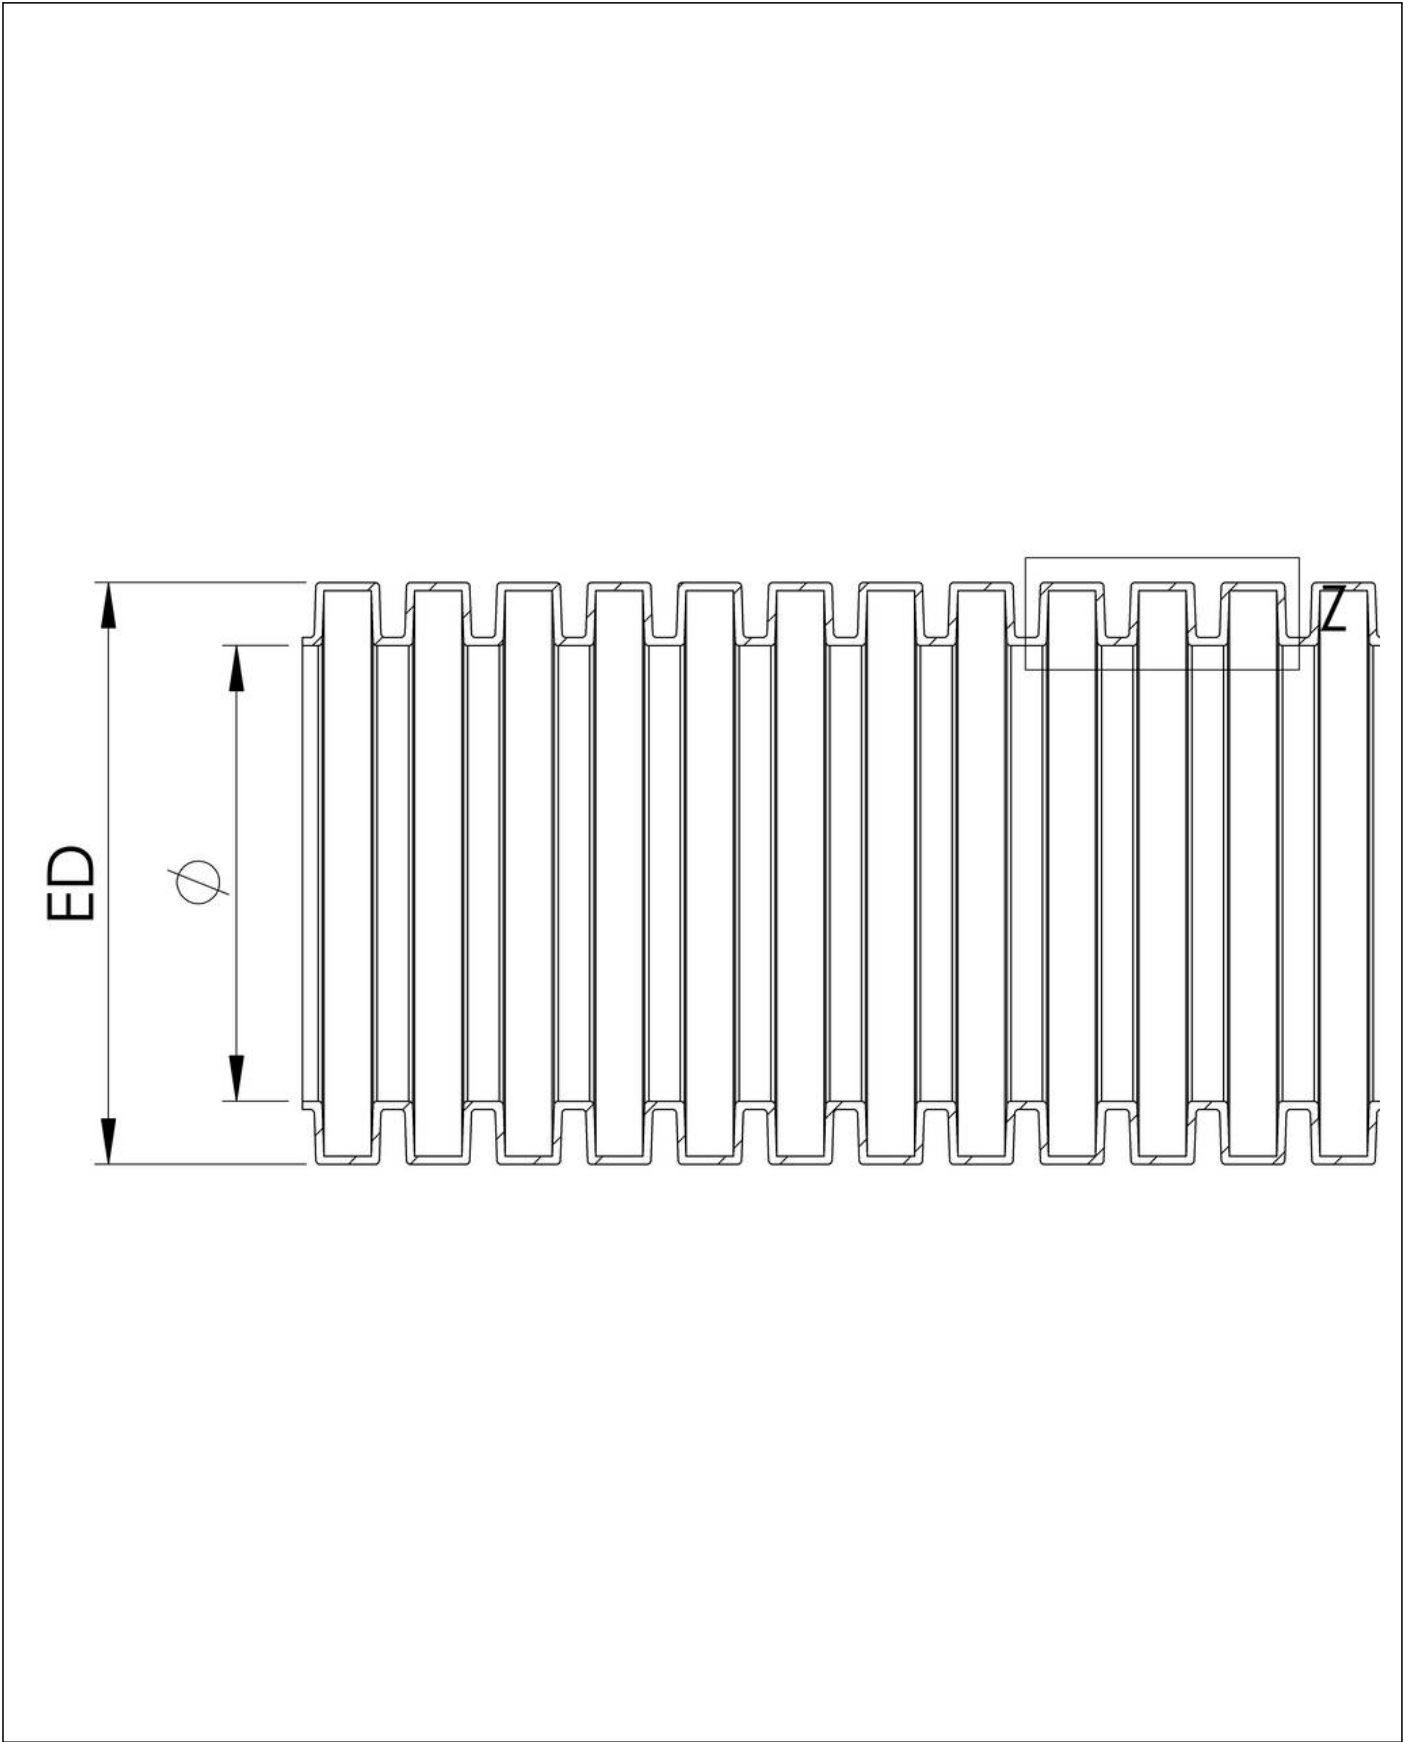

Your Contact:

WISKA Hoppmann GmbH

Kisdorfer Weg 28 · 24568 Kaltenkirchen · Germany

☎ +49-4191-508-0 · 📠 +49-4191-508-209

✉ contact@wiska.de · 🌐 www.wiska.com