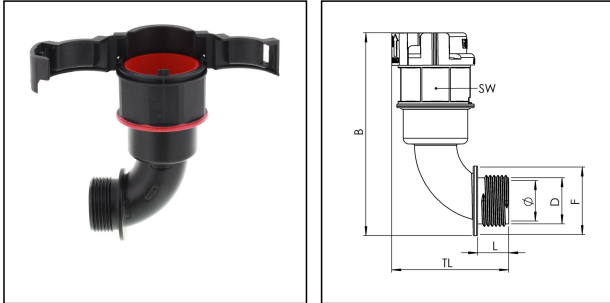

EBF90-23-25-BK

Conduit fitting, 90° angle, plastic

Products may differ in size, colour and appearance to those shown. If you require further information or customisation, please contact us directly.

Material Conduit fitting	polyamide UL94-V0
Material Connection thread	polyamide UL94-V0
Material sealing gasket	TPU
Protection class	IP68, IP66
Temp. range min	-40 °C
Temp. range max	100 °C
Operational areas	EN 45545 - Railway
NW	23
Thread type	M
Ø Connection thread D	25
Lead	1,5
Length screw-in thread L	13 mm
Ø inside	19 mm
Ø Gasket F	32 mm
Key width SW	36 mm
Width B	92,4 mm
Total length TL	51,5 mm
Type of conduit fitting	90° Angle
UL 1696	Yes
Product Color	RAL 9005
Type	EBF90-23-25-BK
Order no. RAL 9005	10106978
Packing unit	25
ETIM-Classification	EC001176