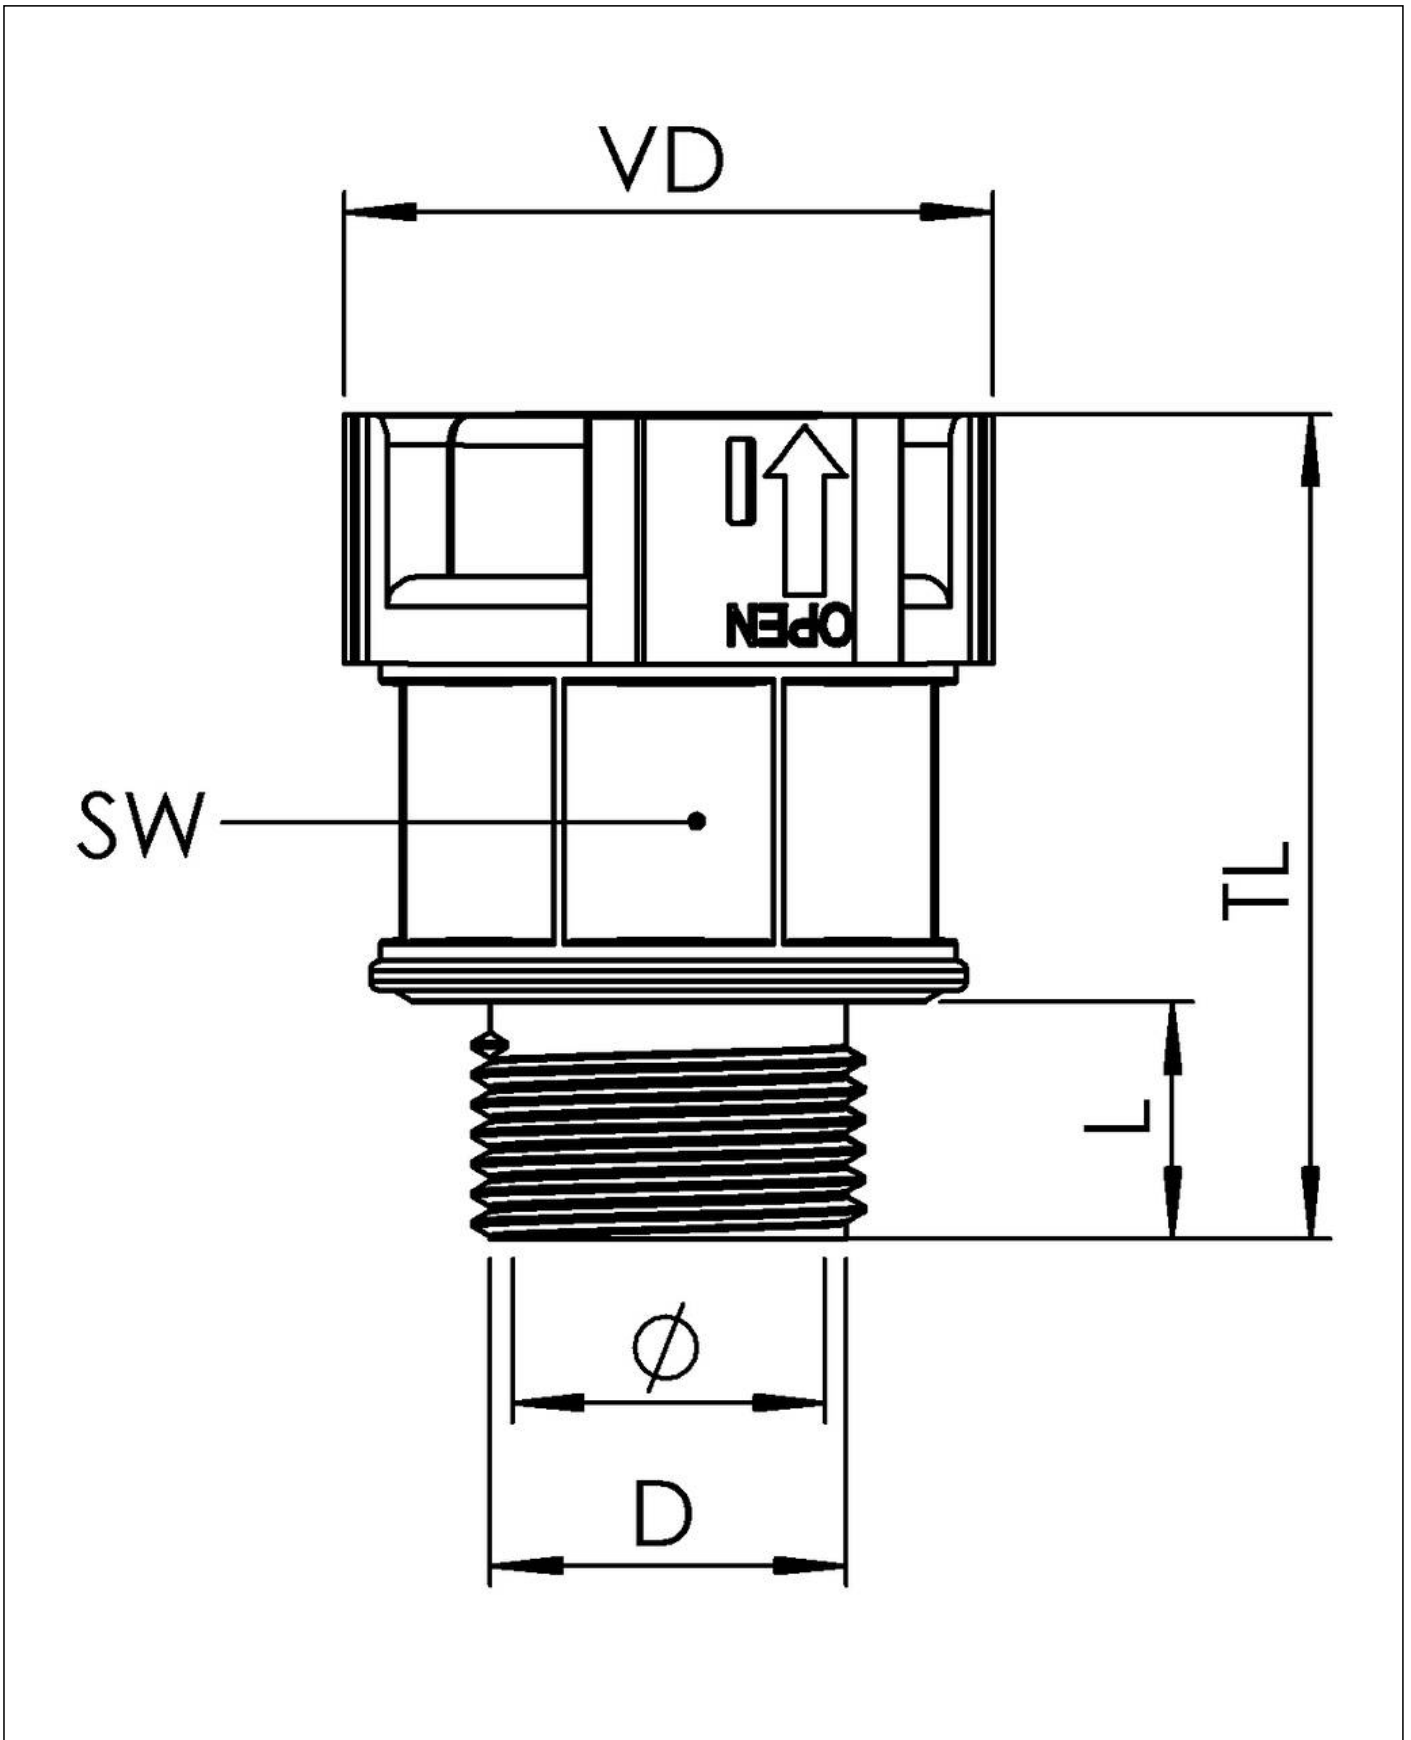

Your Contact:

WISKA Hoppmann GmbH

Kisdorfer Weg 28 · 24568 Kaltenkirchen · Germany

☎ +49-4191-508-0 · 📠 +49-4191-508-209

contact@wiska.de · www.wiska.com