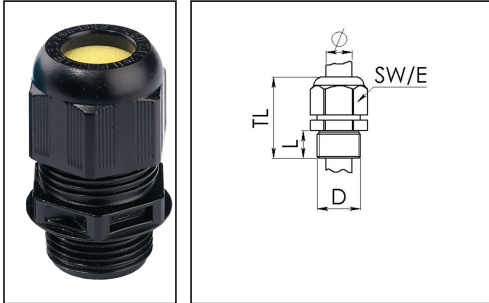

## ESKE/1-e 20 LT

Ex-cable gland LowTemp, polyamide with short thread

Products may differ in size, colour and appearance to those shown. If you require further information or customisation, please contact us directly.

Material cable gland	Polyamide
Material sealing gasket	Silicone
Temp. range min	-60 °C
Temp. range max	75 °C
Protection class	IP66 / IP68 (5 bar 30 min)
Type of protection	Ex eb, Ex tb
Ex-Certificate	IECEx, ATEX
Glow wire test	750 °C
Thread type	M
Ø Connection thread D	20
Lead	1,5
Length screw-in thread L	10 mm
Ø cable diameter min	7 mm
Ø cable diameter max	13 mm
Key width SW	24 mm
Collar diameter (E)	27 mm
Total length TL	36 mm - 45 mm
Install. torques fitting	2,3 N m
Install. torques cap nut	1,5 N m
Equipment	Incl. connection thread gasket
Product Color	RAL 9005
Order no. RAL 9005	10103431
Type	ESKE/1-e 20 LT
Packing unit	50
ETIM-Classification	EC000441