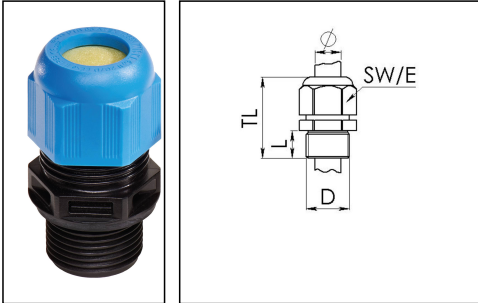

ESKE/1-L-i 16

Ex-cable gland, polyamide with long thread, RAL 9005/5012, M16

Products may differ in size, colour and appearance to those shown. If you require further information or customisation, please contact us directly.

Material cable gland	Polyamide
Material sealing gasket	EPDM
Temp. range min	-40 °C
Temp. range max	75 °C
Protection class	IP66 / IP68 (5 bar 30 min)
Type of protection	Ex eb, Ex tb
Ex-Certificate	ATEX, IECEx
Glow wire test	750 °C
Thread type	M
Ø Connection thread D	16
Lead	1,5
Length screw-in thread L	15 mm
Ø cable diameter min	4,5 mm
Ø cable diameter max	9 mm
Key width SW	20 mm
Collar diameter (E)	22 mm
Total length TL	37 mm - 43 mm
Install. torques fitting	1,8 N m
Install. torques cap nut	1,3 N m
Equipment	Incl. connection thread gasket
Product Color	RAL 5012 / RAL 9005
Order no. RAL 9005	10103388
Type	ESKE/1-L-i 16
Packing unit	50
ETIM-Classification	EC000441