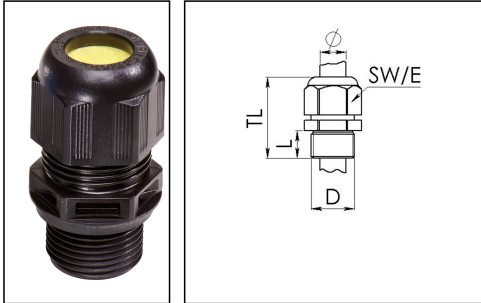

## ESKE/1-L-e 32

Ex-cable gland, polyamide with long thread, RAL 9005, M32

Products may differ in size, colour and appearance to those shown. If you require further information or customisation, please contact us directly.

Material cable gland	Polyamide
Material sealing gasket	EPDM
Temp. range min	-40 °C
Temp. range max	75 °C
Protection class	IP66 / IP68 (5 bar 30 min)
Type of protection	Ex eb, Ex tb
Ex-Certificate	IECEx, ATEX
Glow wire test	750 °C
Thread type	M
Ø Connection thread D	32
Lead	1,5
Length screw-in thread L	15 mm
Ø cable diameter min	13 mm
Ø cable diameter max	21 mm
Key width SW	36 mm
Collar diameter (E)	40 mm
Total length TL	45 mm - 53 mm
Install. torques fitting	4,5 N m
Install. torques cap nut	3 N m
Equipment	Incl. connection thread gasket
Product Color	RAL 9005
Order no. RAL 9005	10103383
Type	ESKE/1-L-e 32
Packing unit	25
ETIM-Classification	EC000441