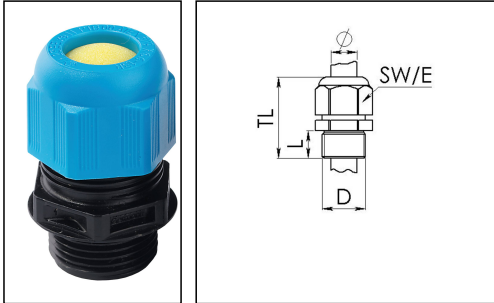

ESKE/1-i 16

Ex-cable gland, polyamide with short thread, RAL 9005/5012, M16

Products may differ in size, colour and appearance to those shown. If you require further information or customisation, please contact us directly.

Material cable gland	Polyamide
Material sealing gasket	EPDM
Temp. range min	-40 °C
Temp. range max	75 °C
Protection class	IP66 / IP68 (5 bar 30 min)
Type of protection	Ex eb, Ex tb
Ex-Certificate	ATEX, IECEx
Glow wire test	750 °C
Thread type	M
Ø Connection thread D	16
Lead	1,5
Length screw-in thread L	9 mm
Ø cable diameter min	4,5 mm
Ø cable diameter max	9 mm
Key width SW	20 mm
Collar diameter (E)	22 mm
Total length TL	31 mm - 37 mm
Install. torques fitting	1,8 N m
Install. torques cap nut	1,3 N m
Equipment	Incl. connection thread gasket
Product Color	RAL 5012 / RAL 9005
Order no. RAL 9005	10103372
Type	ESKE/1-i 16
Packing unit	50
ETIM-Classification	EC000441