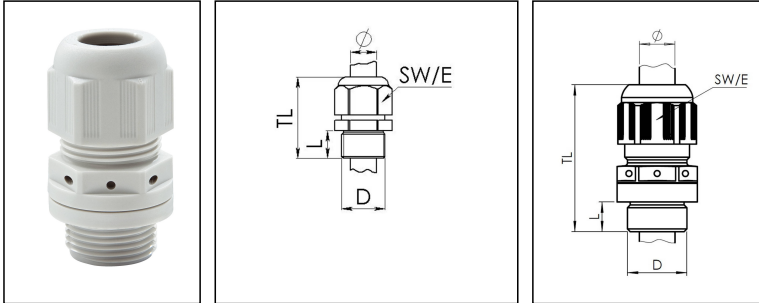

ESVG 40

Pressure compensation cable gland, polyamide, RAL 7035, M40

Products may differ in size, colour and appearance to those shown. If you require further information or customisation, please contact us directly.

Material cable gland	Polyamide
Material membrane	ePTFE
Material sealing gasket	EPDM
Airflow at 70mbar	150 l/h
Temp. range min	-40 °C
Temp. range max	100 °C
Glow wire test	750 °C
Protection class	IP68 / IP69
Thread type	M
Ø Connection thread D	40
Lead	1,5
Length screw-in thread L	12 mm
Ø cable diameter min	16 mm
Ø cable diameter max	28 mm
Ø cable diameter UL	17,4 mm - 26,4 mm
Key width SW	46 mm
Collar diameter (E)	51 mm
Install. torques fitting	20 N m
Install. torques cap nut	20 N m
Total length TL	52 mm - 65 mm
Equipment	Incl. connection thread gasket
Product Color	RAL 7035
Order no. RAL 7035	10102471
Type	ESVG 40
Packing unit	1