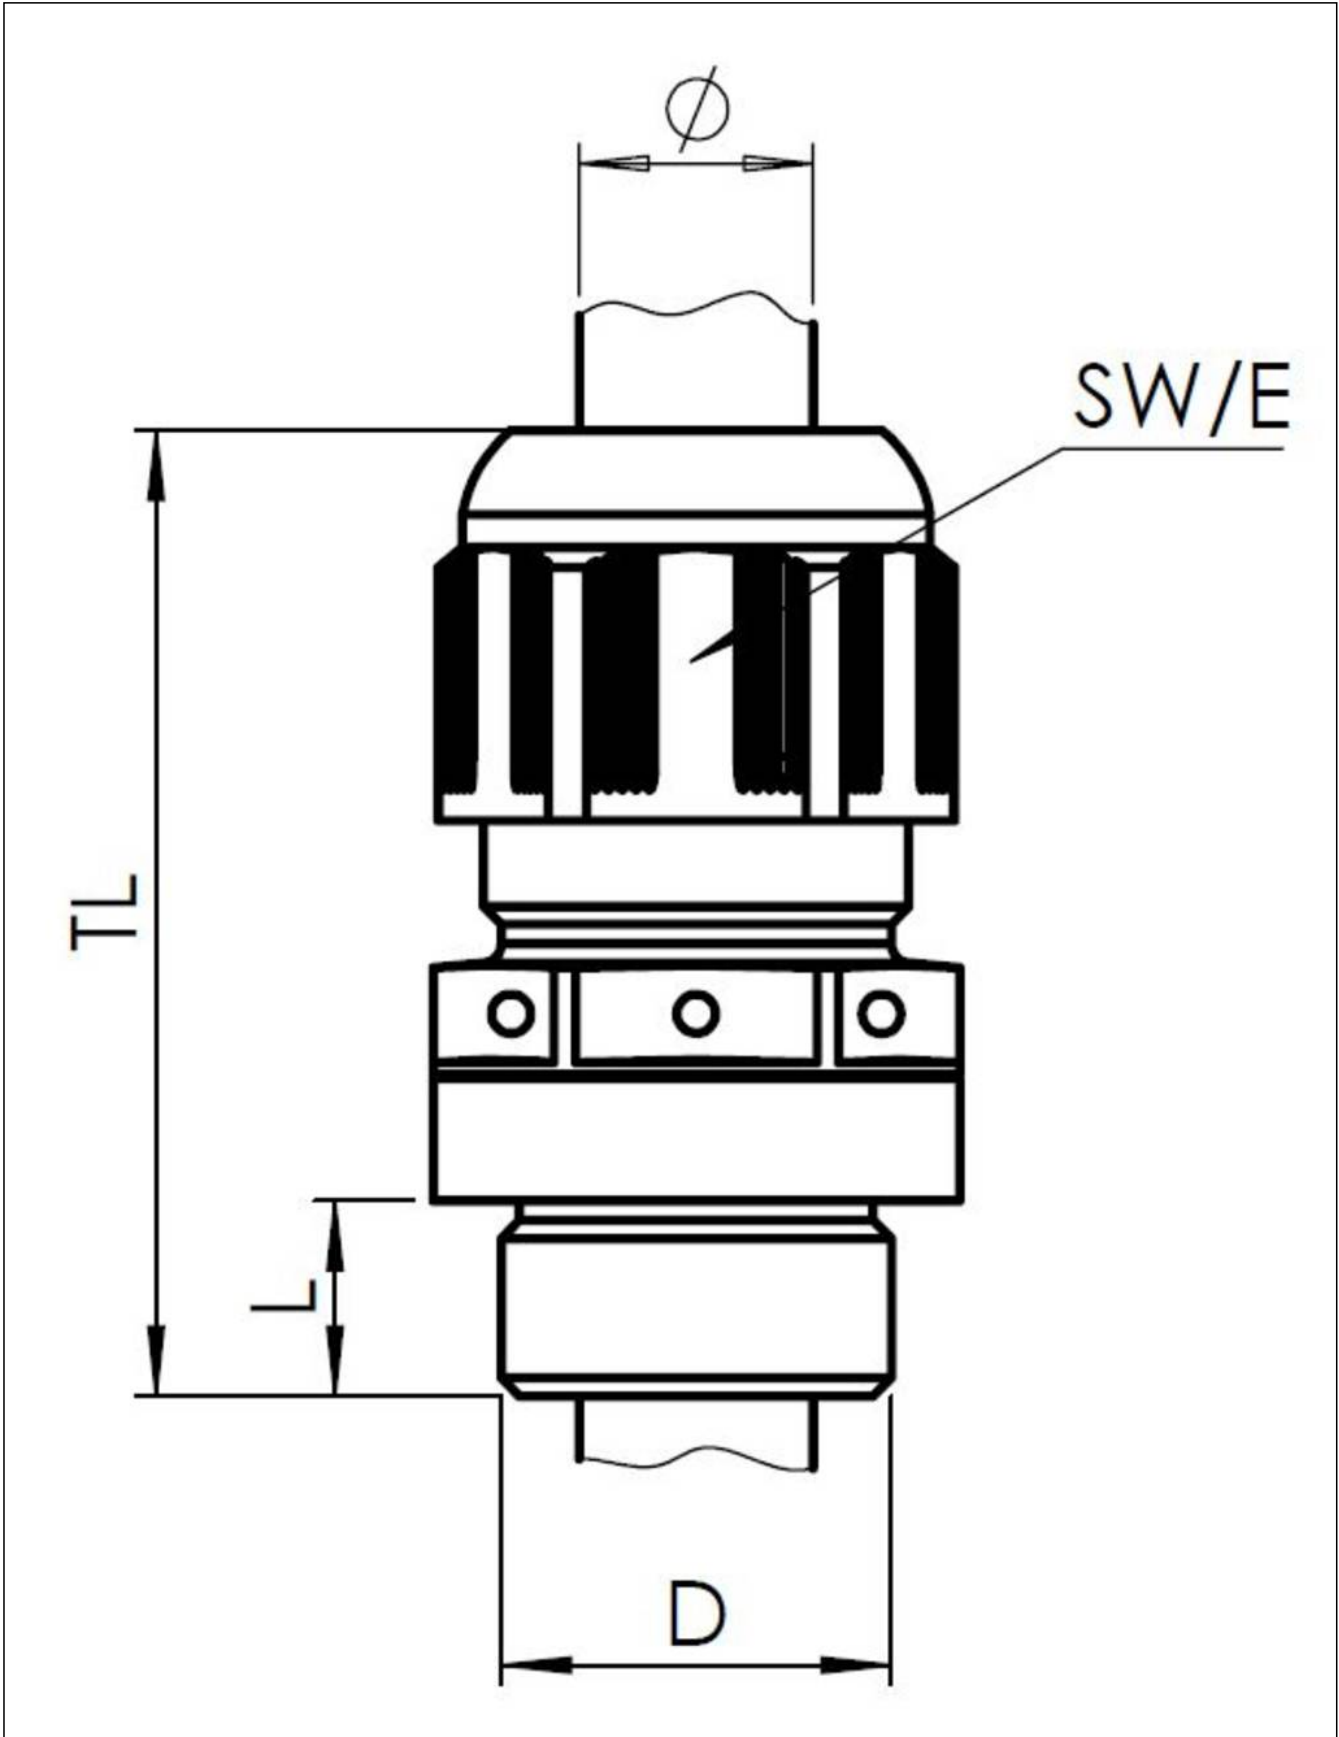

Your Contact:

WISKA Hoppmann GmbH

Kisdorfer Weg 28 · 24568 Kaltenkirchen · Germany

☎ +49-4191-508-0 · 📠 +49-4191-508-209

contact@wiska.de · www.wiska.com