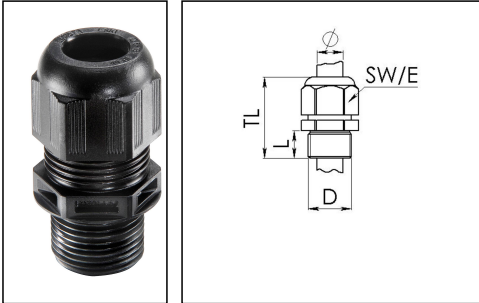

ESKV-L 32

Cable gland, polyamide, M32, RAL 9005 with long thread

Products may differ in size, colour and appearance to those shown. If you require further information or customisation, please contact us directly.

Material cable gland	Polyamide
Material sealing gasket	EPDM
Protection class	IP69, IP68 (5 bar 30 min)
Temp. range min	-40 °C
Temp. range max	100 °C
Glow wire test	750 °C
Thread type	M
Ø Connection thread D	32
Lead	1,5
Length screw-in thread L	15 mm
Ø cable diameter min	13 mm
Ø cable diameter max	21 mm
Ø cable diameter UL	14,6 mm - 19,5 mm
Key width SW	36 mm
Collar diameter (E)	40 mm
Total length TL	45 mm - 54 mm
Type of cable anchorage	A
Install. torques fitting	15 N m
Install. torques cap nut	4 N m
Impact category	4
Product Color	RAL 9005
Type	ESKV-L 32
Order no. RAL 9005	10066504
Packing unit	25
ETIM-Classification	EC000441