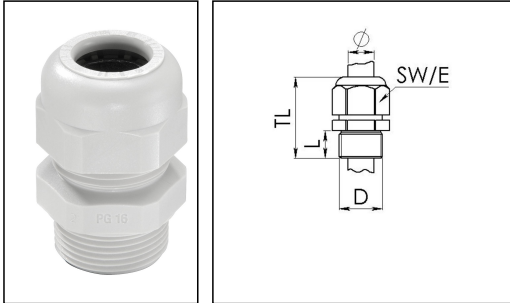

## SKV 42

Cable gland, polyamide, Pg 42, RAL 7035

Products may differ in size, colour and appearance to those shown. If you require further information or customisation, please contact us directly.

<b>Material cable gland</b>	Polyamide
<b>Material sealing gasket</b>	EPDM
<b>Temp. range min</b>	-40 °C
<b>Temp. range max</b>	100 °C
<b>Protection class</b>	IP68 (5 bar 30 min)
<b>Thread type</b>	PG
<b>Ø Connection thread D</b>	42
<b>Length screw-in thread L</b>	14 mm
<b>Ø cable diameter min</b>	28 mm
<b>Ø cable diameter max</b>	38 mm
<b>Key width SW</b>	60 mm
<b>Collar diameter (E)</b>	67 mm
<b>Total length TL</b>	58 mm - 67 mm
<b>Glow wire test</b>	750 °C
<b>Type of cable anchorage</b>	A
<b>Product Color</b>	RAL 7035
<b>Order no. RAL 7035</b>	10066408
<b>Type</b>	SKV 42
<b>Packing unit</b>	5
<b>ETIM-Classification</b>	EC000441