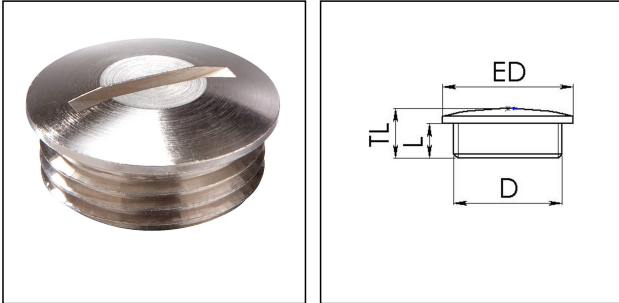

ESVS 20

Stop end, stainless steel, M20

Products may differ in size, colour and appearance to those shown. If you require further information or customisation, please contact us directly.

Material	Stainless steel 1.4305
Protection class	IP54
Thread type	M
Ø Connection thread D	20
Lead	1,5
Length screw-in thread L	6,5 mm
External diameter ED	22 mm
Total length TL	9,5 mm
Advice	with O-ring IP66/IP68
WISKA-Order no.	10065462
Type	ESVS 20
Packing unit	10
ETIM-Classification	EC000032