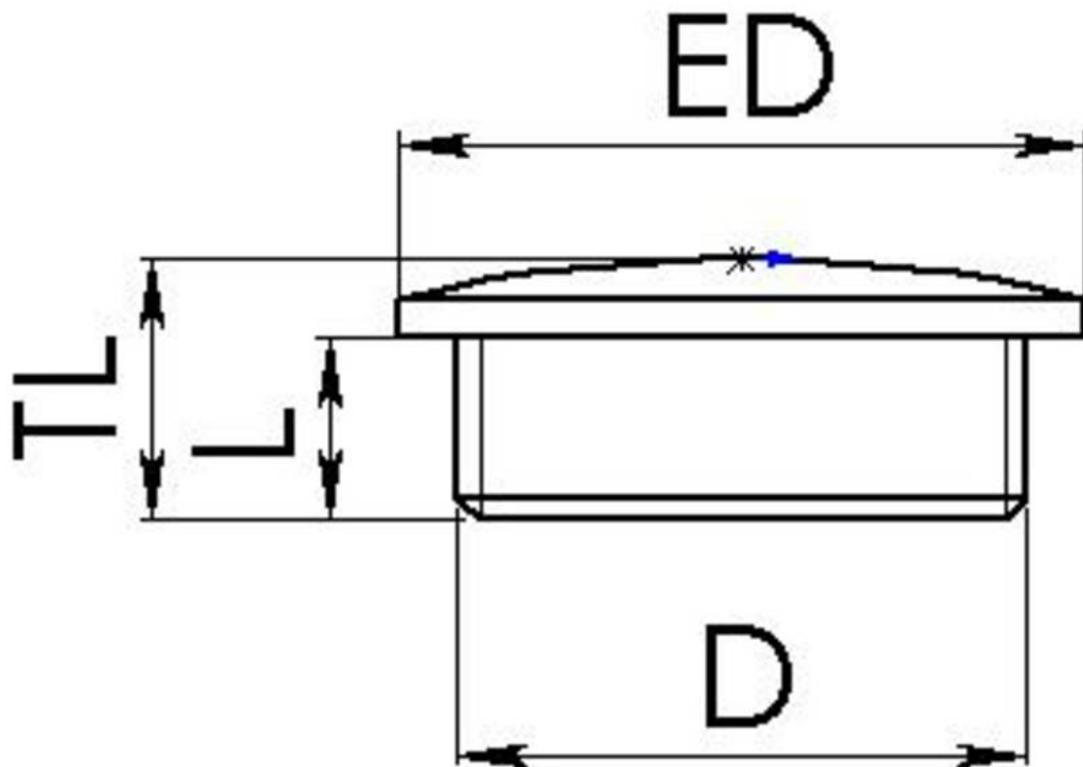

Your Contact:

WISKA Hoppmann GmbH

Kisdorfer Weg 28 · 24568 Kaltenkirchen · Germany

☎ +49-4191-508-0 · 📠 +49-4191-508-209

contact@wiska.de · www.wiska.com