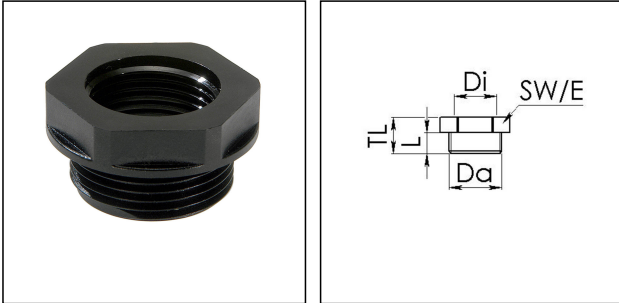

## EX-APM 36/25

Ex-adaptor, polyamide, Pg36-M25

Products may differ in size, colour and appearance to those shown. If you require further information or customisation, please contact us directly.

Material	Polyamide, fibre reinforced
Material sealing gasket	EPDM
Temp. range min	-40 °C
Temp. range max	75 °C
Protection class	IP66 / IP68 (5 bar 30 min)
Type of protection	Ex eb, Ex tb
Ex-Certificate	IECEX, ATEX
Thread type outer	PG
Ø outer thread	36
Length screw-in thread L	14 mm
Thread type inner	M
Ø inner thread	25
Lead inner	1,5
Key width SW	53 mm
Collar diameter (E)	59 mm
Total length TL	21 mm
Form	B
Product Color	RAL 9005
Equipment	Incl. connection thread gasket
Order no. RAL 9005	10064772
Type	EX-APM 36/25
Packing unit	10
ETIM-Classification	EC000938