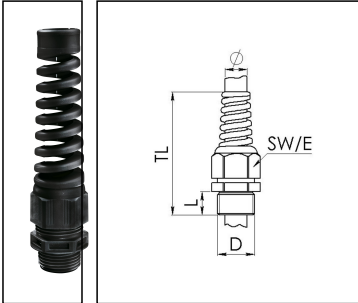

## SKVS 21

Cable gland with bend protection, polyamide, Pg 21, RAL 9005

Products may differ in size, colour and appearance to those shown. If you require further information or customisation, please contact us directly.

<b>Material cable gland</b>	Polyamide
<b>Material sealing gasket</b>	EPDM
<b>Protection class</b>	IP69, IP68 (5 bar 30 min)
<b>Temp. range min</b>	-20 °C
<b>Temp. range max</b>	80 °C
<b>Glow wire test</b>	750 °C
<b>Thread type</b>	PG
<b>Ø Connection thread D</b>	21
<b>Length screw-in thread L</b>	11 mm
<b>Ø cable diameter min</b>	13 mm
<b>Ø cable diameter max</b>	18 mm
<b>Key width SW</b>	33 mm
<b>Collar diameter (E)</b>	38 mm
<b>Total length TL</b>	139 mm
<b>Type of cable anchorage</b>	A
<b>Product Color</b>	RAL 9005
<b>Type</b>	SKVS 21
<b>Order no. RAL 9005</b>	10061876
<b>Packing unit</b>	10
<b>ETIM-Classification</b>	EC000441