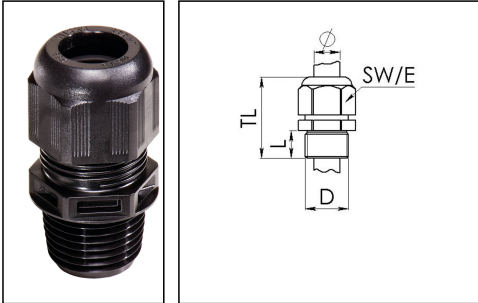

NSKV 1 1/4

Cable gland, polyamide, NPT 1 1/4", RAL 9005

Products may differ in size, colour and appearance to those shown. If you require further information or customisation, please contact us directly.

Material cable gland	Polyamide
Material sealing gasket	EPDM
Temp. range min	-40 °C
Temp. range max	100 °C
Protection class	IP69, IP68 (5 bar 30 min)
Thread type	NPT
Ø Connection thread D	1 1/4"
Length screw-in thread L	18 mm
Ø cable diameter min	16 mm
Ø cable diameter max	28 mm
Ø cable diameter UL	17,4 mm - 26,4 mm
Key width SW	46 mm
Collar diameter (E)	51 mm
Total length TL	60 mm - 73 mm
Glow wire test	750 °C
Type of cable anchorage	A
Install. torques cap nut	20 N m
Install. torques fitting	20 N m
Impact category	4
Product Color	RAL 9005
Order no. RAL 9005	10061492
Type	NSKV 1 1/4
Packing unit	10
ETIM-Classification	EC000441