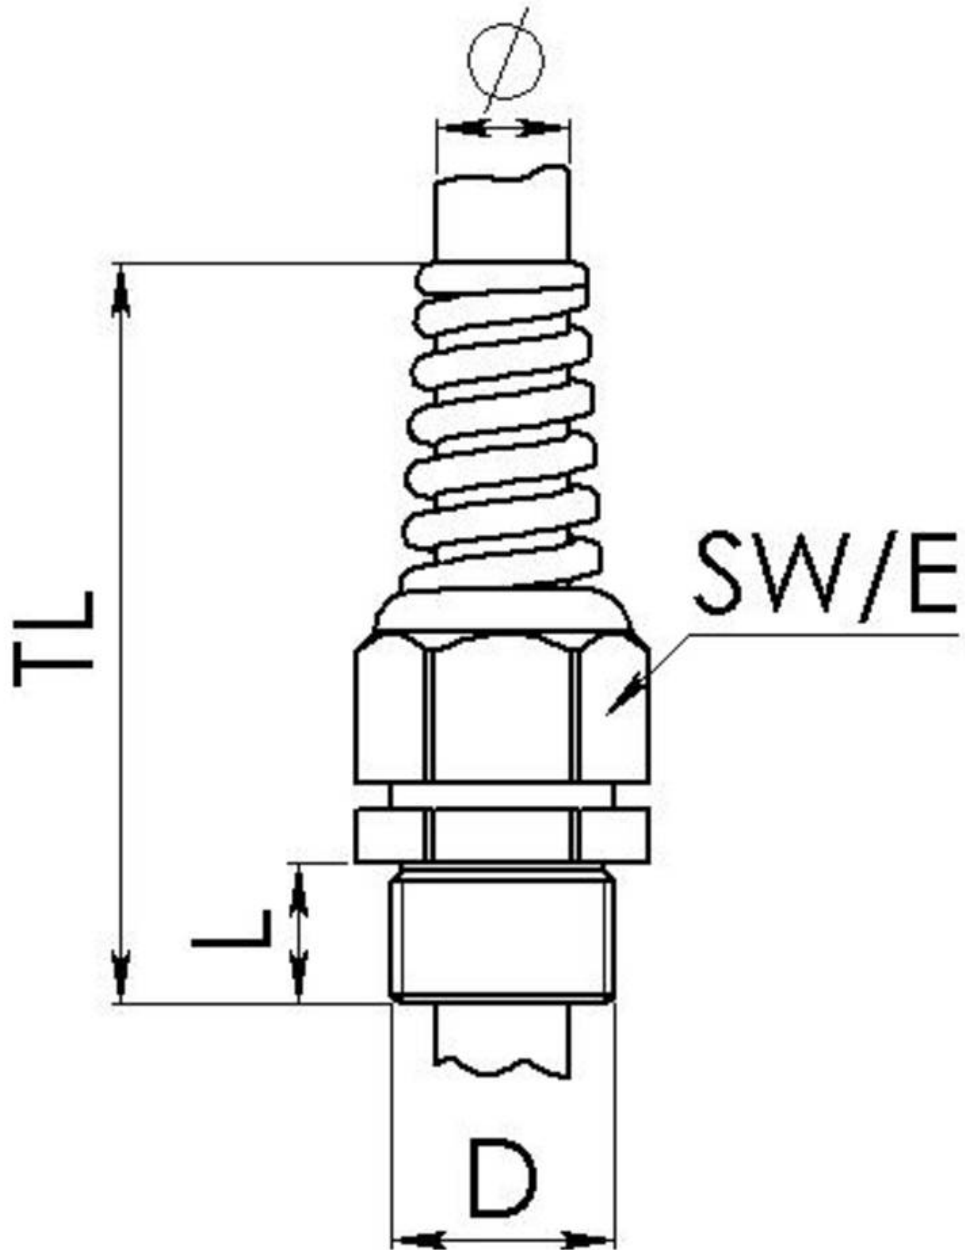

Your Contact:

WISKA Hoppmann GmbH

Kisdorfer Weg 28 · 24568 Kaltenkirchen · Germany

☎ +49-4191-508-0 · 📠 +49-4191-508-209

contact@wiska.de · www.wiska.com