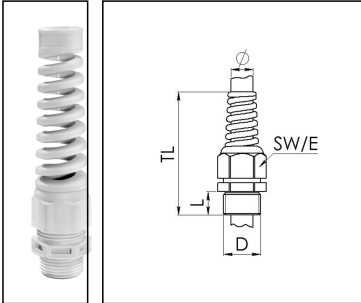

SKVS 21

Cable gland with bend protection, polyamide, Pg 21, RAL 7035

Products may differ in size, colour and appearance to those shown. If you require further information or customisation, please contact us directly.

Material cable gland	Polyamide
Material sealing gasket	EPDM
Protection class	IP69, IP68 (5 bar 30 min)
Temp. range min	-20 °C
Temp. range max	80 °C
Glow wire test	750 °C
Thread type	PG
Ø Connection thread D	21
Length screw-in thread L	11 mm
Ø cable diameter min	13 mm
Ø cable diameter max	18 mm
Key width SW	33 mm
Collar diameter (E)	38 mm
Total length TL	139 mm
Type of cable anchorage	A
Product Color	RAL 7035
Type	SKVS 21
Order no. RAL 7035	10060620
Packing unit	10
ETIM-Classification	EC000441