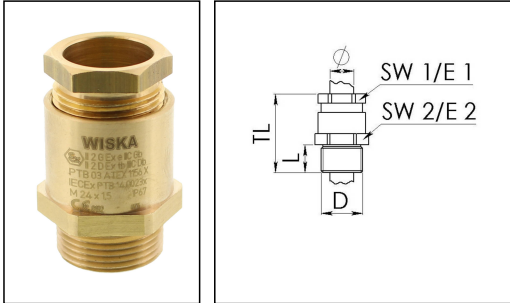

## EX-KVM-24-Z-12

Ex Cable gland hexagonal, brass, M24

Products may differ in size, colour and appearance to those shown. If you require further information or customisation, please contact us directly.

Material cable gland	Brass
Material sealing gasket	EPDM
Temp. range min	-40 °C
Temp. range max	120 °C
Protection class	IP66 / IP67
Type of protection	Ex e, Ex tb
Ex-Certificate	IECEX, ATEX
Thread type	M
Ø Connection thread D	24
Lead	1,5
Length screw-in thread L	11 mm
Ø cable diameter min	10 mm
Ø cable diameter max	12,5 mm
Key width SW1	24 mm
Key width SW	29 mm
Key width SW2	29 mm
Collar diameter E1	27 mm
Collar diameter E2	32 mm
Total length TL	43 mm - 47 mm
Install. torques fitting	10 N m
Install. torques cap nut	10 N m
Surface	Bright
Order no. bright	10030016
Type	EX-KVM-24-Z-12
Packing unit	1