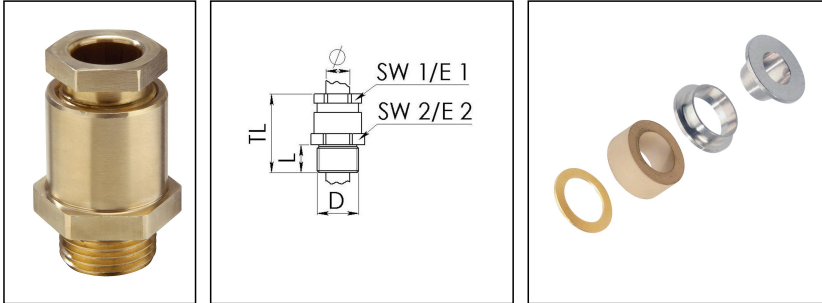

KVMS 24-Z12

Cable gland, brass, DIN 89280, M24

Products may differ in size, colour and appearance to those shown. If you require further information or customisation, please contact us directly.

Material cable gland	Brass
Material sealing gasket	EPDM
Material earthing insert	Brass chromium-plated
Temp. range min	-40 °C
Temp. range max	100 °C
Protection class	IP54
Thread type	M
Ø Connection thread D	24
Lead	1,5
Length screw-in thread L	11 mm
Ø cable diameter min	10 mm
Ø cable diameter max	12,5 mm
Key width SW1	24 mm
Key width SW2	29 mm
Collar diameter E1	26 mm
Collar diameter E2	32 mm
Total length TL	49 mm
Install. torques fitting	10 N m
Install. torques cap nut	10 N m
Surface	Bright
Order no. bright	10016844
Type	KVMS 24-Z12
Packing unit	1
ETIM-Classification	EC000441