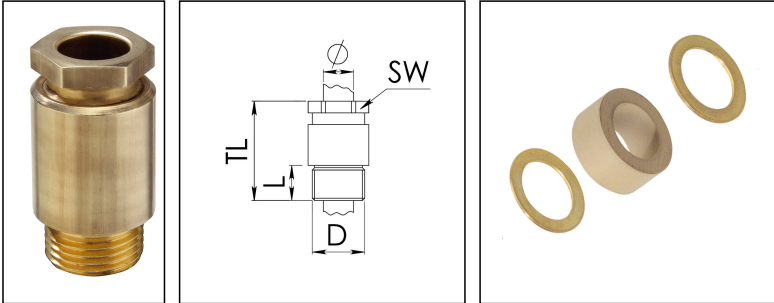

KVM 105-W80

Cable gland, brass, similar to DIN 89280, M105

Products may differ in size, colour and appearance to those shown. If you require further information or customisation, please contact us directly.

Material cable gland	Brass
Material sealing gasket	EPDM
Temp. range min	-40 °C
Temp. range max	100 °C
Protection class	IP54
Thread type	M
Ø Connection thread D	105
Lead	2
Length screw-in thread L	20 mm
Ø cable diameter min	78 mm
Ø cable diameter max	83 mm
Key width SW	105 mm
Collar diameter (E)	113 mm
Total length TL	88 mm
Install. torques fitting	30 N m
Install. torques cap nut	30 N m
Advice	* Similar to DIN 89280
Surface	Bright
Order no. bright	10010892
Type	KVM 105-W80
Packing unit	1
ETIM-Classification	EC000441