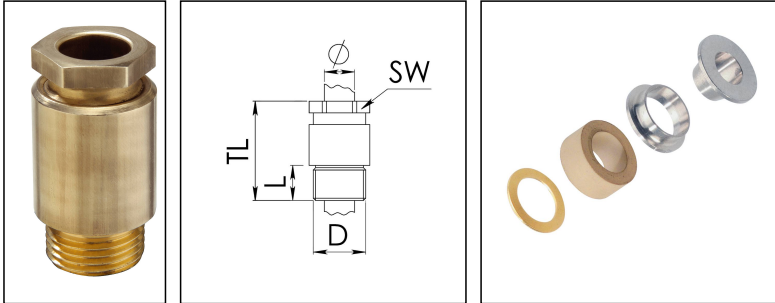

KVM 80-Z64

Cable gland, brass, DIN 89280, M80

Products may differ in size, colour and appearance to those shown. If you require further information or customisation, please contact us directly.

Material cable gland	Brass
Material sealing gasket	EPDM
Material earthing insert	Brass chromium-plated
Temp. range min	-40 °C
Temp. range max	100 °C
Protection class	IP54
Thread type	M
Ø Connection thread D	80
Lead	2
Length screw-in thread L	18 mm
Ø cable diameter min	62 mm
Ø cable diameter max	66 mm
Key width SW	85 mm
Collar diameter (E)	91 mm
Total length TL	79 mm
Install. torques fitting	30 N m
Install. torques cap nut	30 N m
Impact category	6
Advice	* Similar to DIN 89280
Surface	Bright
Order no. bright	10010858
Type	KVM 80-Z64
Packing unit	1
ETIM-Classification	EC000441