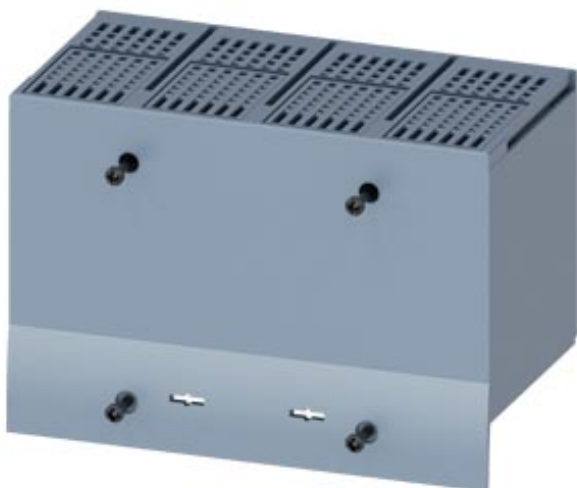

terminal cover extended 4-pole 1 unit accessory for: 3VA6 150/250
3VA5 250 plug-in/draw-out socket 3VA6 150/250

Дополнительная информация

Information- and Downloadcenter (Catalogs, Brochures,...)

<http://www.siemens.com/lowvoltage/catalogs>

Industry Mall (Online ordering system)

<https://eb.automation.siemens.com/mall/en/WW/Catalog/Product/3VA9271-0WF40>

Service&Support (Manuals, Certificates, Characteristics, FAQs,...)

<http://support.automation.siemens.com/WW/view/en/3VA9271-0WF40/all>