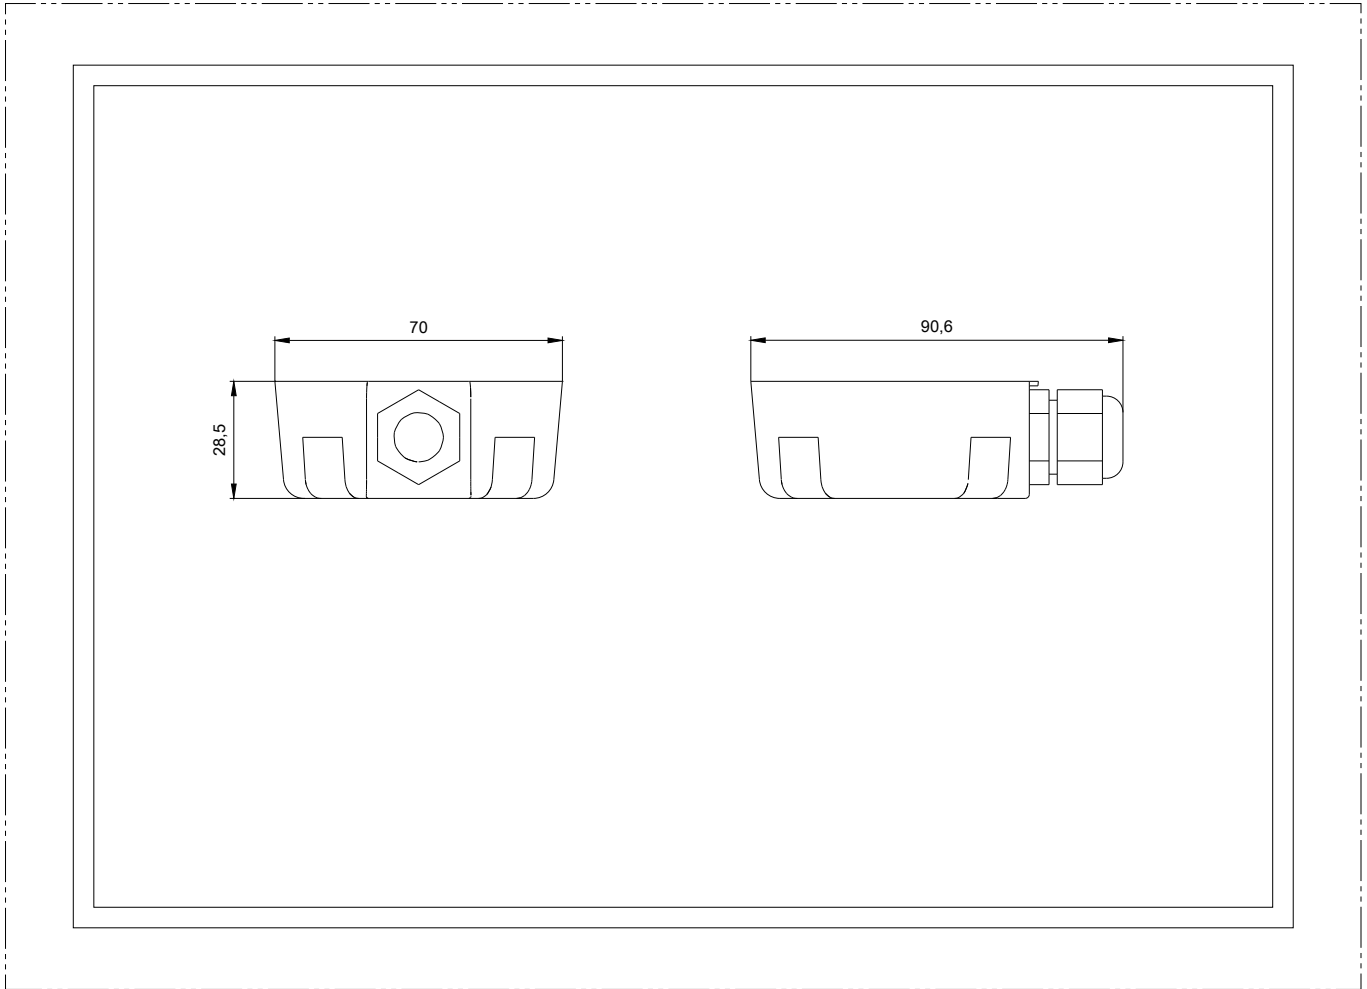

Ambient conditions	
Ambient temperature during operation	-30 ... +60 °C
Depth	91 mm
Height	28.5 mm
Width	70 mm

Certificates/ approvals

General Product Approval

EMC

Shipping Approval

other

[Confirmation](#)

Further information

Image database (product images, 2D dimension drawings, 3D models, device circuit diagrams, EPLAN macros, ...)

http://www.automation.siemens.com/bilddb/cax_de.aspx?mlfb=8WD4308-0DD&lang=en

last modified: