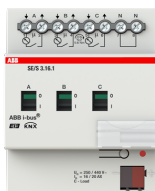

### Informações gerais

Tipo de produto alargado	SE/S 3.16.1
ID do produto	2CDG110136R0011
EAN	4016779709774
Descrição do catálogo	SE/S3.16.1 Energy Actuator, 3-fold, 16/20 A, MDRC
Descrição longa	Measures energy consumption in the terminal current circuit. Various electrical values can be monitored and peak loads can be limited through a simple load control. Particularly well-suited for switching resistive, inductive and capacitive loads.