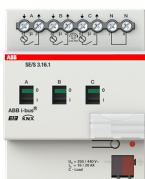

CN8	8537 10 91
eClass	V11.0 : 27143126
Código de classificação do objeto	A

Categorias

Produtos e Sistemas de Baixa Tensão → Building and Home Automation Solutions → KNX → Energy Management → Energy Modules and Actuators

360