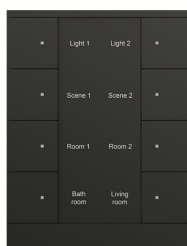

PRODUCT-DETAILS

SB/U8.0.1-885

SB/U8.0.1-885 8f. Control element, black matt

Información General

Tipo de producto extendido	SB/U8.0.1-885
Código de producto	2CKA006330A0073
EAN	4011395299081
Descripción corta	SB/U8.0.1-885 8f. Control element, black matt
Descripción larga	With integrated KNX bus coupler. With labelling field. Support of KNX functions through innovative colour concept (yellow=lighting, blue=blind, orange=RTC, magenta=scene and white=neutral/no function assigned) or standard illumination red/green. Push switch function: switching / dimming / blind / sending values / scenes etc. With integrated temperature sensor. Number of bus subscribers: 1

Design Range	tenton
Tipo de montaje	Flush Mounted Surface Mounted
Acabado de superficie	Surface protection: Lacquered, Surface finishing: Matt
Material	Plastic
Número RAL	RAL 9005 - Negro intenso
Color	black matt
Peso de la batería	0 g
Función de la aplicación	Blind / Shutter / Shading Control Electrical Load and Light Control Room Climate Control