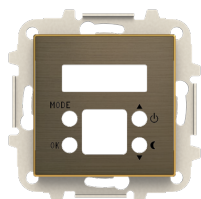

PRODUCT-DETAILS

8540.5 OE

Cover thermostat for Thermostat Central cover plate Gold - Sky Niessen

General Information

Extended Product Type	8540.5 OE
Product ID	2CLA854050A1201
EAN	8427238166407
Catalog Description	Cover thermostat for Thermostat Central cover plate Gold - Sky Niessen
Long Description	Color: Antique Gold. Cover plate for room thermostat code: 8140.5

Installation

Instructions and Manuals	2CLX850009A1001
--------------------------	-----------------

Popular Downloads

Marketing Video	9AKK107045A8833 9AKK106930A1594 9AKK108468A9590
-----------------	---

Technical

Data Sheet, Technical Information	9AKK107046A0356
Application	Thermostat
Design Range	Sky Niessen
Type of Fastening	Screw
Surface Finishing	Metallic Glossy
Material	Metal Stainless steel
Legend	Various symbols
Model Number	Central cover plate
Color	Gold
Application Function	Electrical Load and Light Control Room Climate Control