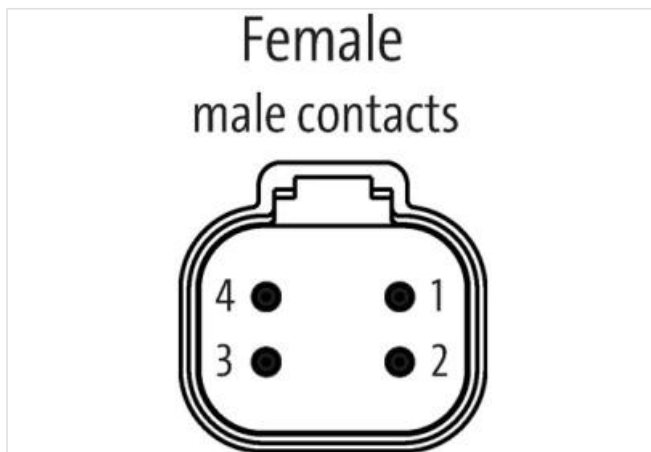

Product may differ from Image