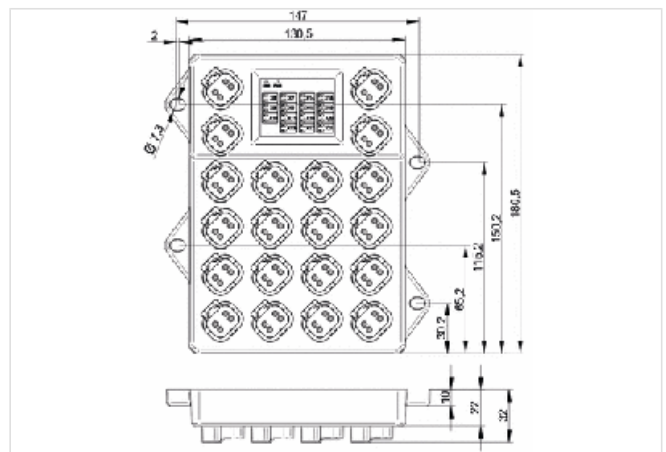

Product article number of manufacturer

DP-81000-1-200