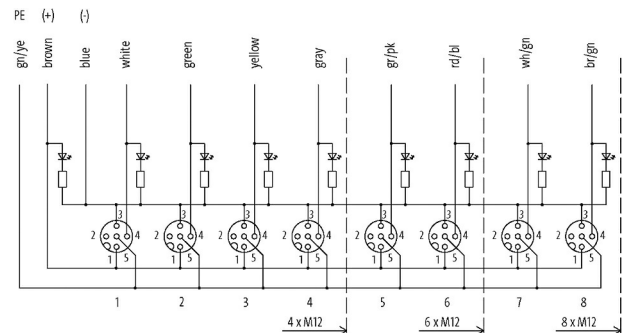

M12 Females 4-pole