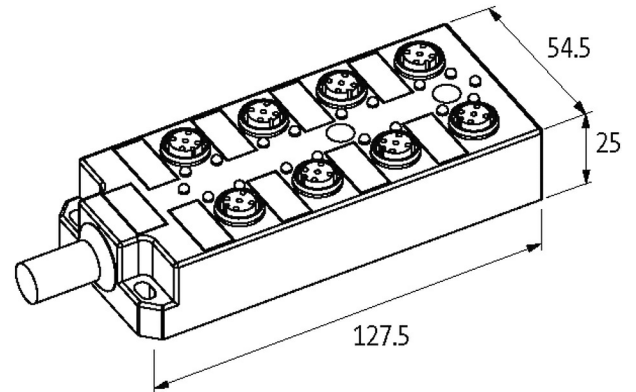

M12 Females 4-pole