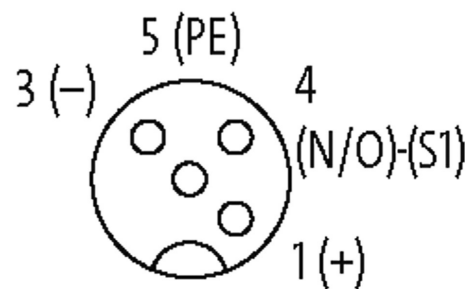

Product may differ from Image

Technical Data

Operating voltage	24 V DC
Operating current per contact	max. 4 A

The information in this brochure has been compiled with the utmost care.
Liability for the correctness completeness and topicality of the information is restricted to gross negligence. Version: 02/21