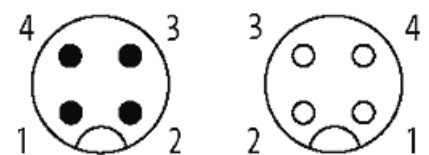

**M12 MALE 0° / M12 FEMALE 0°**

PUR 4X0.34 black UL/CSA, ROBOT, drag ch 1m

[Link to Product](#)**Illustration**

Product may differ from Image

**Commercial data**

country of origin	DE
customs tariff number	85444290
EAN	4048879113007
eClass	27279218
Packaging unit	1

**Sketch**

Male

Female

Product may differ from Image