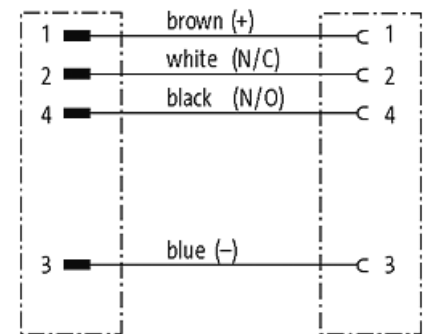

**M12 MALE 0° / M12 FEMALE 0°**

PUR 4X0.34 black UL/CSA, ROBOT, drag ch 1m

[Link to Product](#)**Illustration**

Product may differ from Image

**Commercial data**

country of origin	DE
customs tariff number	85444290
EAN	4048879113007
eClass	27279218
Packaging unit	1

**Sketch**

Male

Female

Product may differ from Image