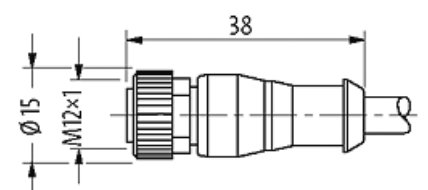

**M12 MALE 0° / M12 FEMALE 0°**

PUR 4X0.34 black UL/CSA, ROBOT, drag ch 1m

[Link to Product](#)**Illustration**

Product may differ from Image

**Commercial data**

country of origin	DE
customs tariff number	85444290
EAN	4048879113007
eClass	27279218
Packaging unit	1

**Sketch**

Male

Female

Product may differ from Image