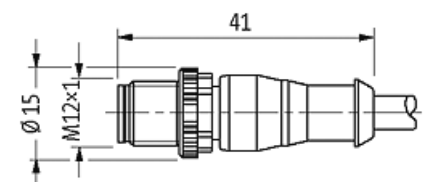

**M12 MALE 0° / M12 FEMALE 0°**

PUR 4X0.34 black UL/CSA, ROBOT, drag ch 1m

[Link to Product](#)**Illustration**

Product may differ from Image

**Commercial data**

country of origin	DE
customs tariff number	85444290
EAN	4048879113007
eClass	27279218
Packaging unit	1

**Sketch**

Male

Female

Product may differ from Image