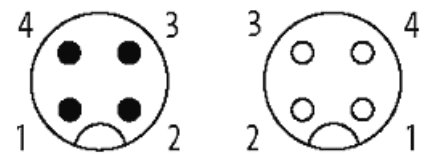

M12 MALE 0° / M12 FEMALE 0°

PUR 4X0.34 black UL/CSA, ROBOT, drag ch 0.6m

[Link to Product](#)**Illustration**

Product may differ from Image

Commercial data

country of origin	DE
customs tariff number	85444290
EAN	4048879113014
eClass	27279218
Packaging unit	1

Sketch

Male

Female

Product may differ from Image