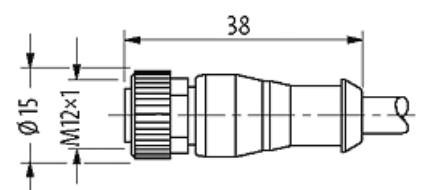

M12 MALE 0° / M12 FEMALE 0°

PUR 4X0.34 black UL/CSA, ROBOT, drag ch 0.6m

[Link to Product](#)**Illustration**

Product may differ from Image

Commercial data

country of origin	DE
customs tariff number	85444290
EAN	4048879113014
eClass	27279218
Packaging unit	1

Sketch

Male

Female

Product may differ from Image