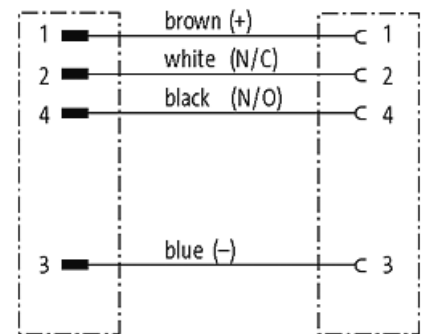

M12 MALE 0° / M12 FEMALE 0°

PUR 4X0.34 black UL/CSA, ROBOT, drag ch 0.6m

[Link to Product](#)**Illustration**

Product may differ from Image

Commercial data

country of origin	DE
customs tariff number	85444290
EAN	4048879113014
eClass	27279218
Packaging unit	1

Sketch

Male

Female

Product may differ from Image