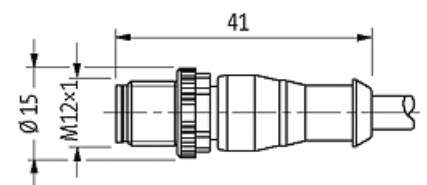

M12 MALE 0° / M12 FEMALE 0°

PUR 4X0.34 black UL/CSA, ROBOT, drag ch 0.6m

[Link to Product](#)**Illustration**

Product may differ from Image

Commercial data

country of origin	DE
customs tariff number	85444290
EAN	4048879113014
eClass	27279218
Packaging unit	1

Sketch

Male

Female

Product may differ from Image