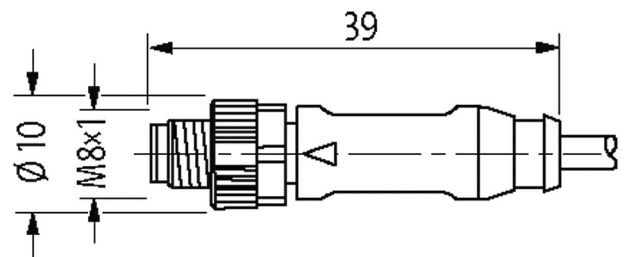

M8 male 0° / M8 female 90°

PUR 3x0.25 bk UL/CSA+robot+drag chain 5m

Male straight - female 90°

M8 - M8, 3-pole

Zinc die casting, save-cover coated
with cable sleeves

Art.-No. 7005 - M8 Lite - (plastic hexagonal screw) on request

[Link to Product](#)**Illustration**

Product may differ from Image

Commercial data

country of origin	DE
customs tariff number	85444290
EAN	4048879572149
eClass	27279218
Packaging unit	1

Sketch

Male

Female

Product may differ from Image