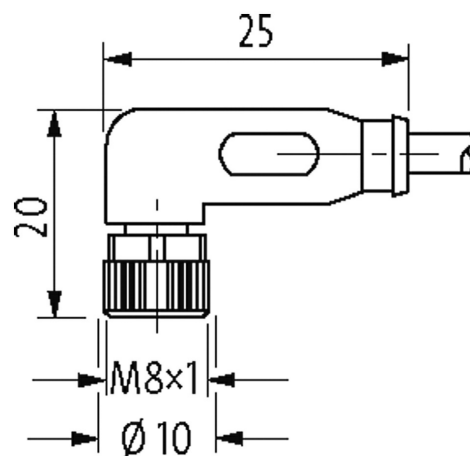

M8 male 0° / M8 female 90°

PUR 3x0.25 bk UL/CSA+robot+drag chain 5m

Male straight - female 90°

M8 - M8, 3-pole

Zinc die casting, save-cover coated
with cable sleeves

Art.-No. 7005 - M8 Lite - (plastic hexagonal screw) on request

[Link to Product](#)**Illustration**

Product may differ from Image

Commercial data

country of origin	DE
customs tariff number	85444290
EAN	4048879572149
eClass	27279218
Packaging unit	1

Sketch

Male

Female

Product may differ from Image