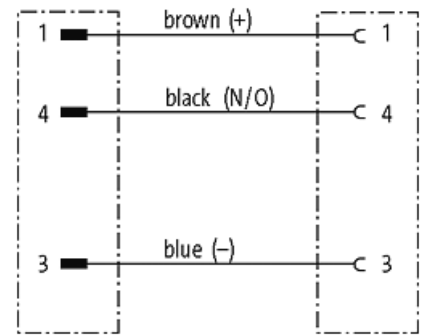

M8 male 0° / M8 female 90°

PUR 3x0.25 bk UL/CSA+robot+drag chain 5m

Male straight - female 90°

M8 - M8, 3-pole

Zinc die casting, save-cover coated
with cable sleeves

Art.-No. 7005 - M8 Lite - (plastic hexagonal screw) on request

[Link to Product](#)**Illustration**

Product may differ from Image

Commercial data

country of origin	DE
customs tariff number	85444290
EAN	4048879572149
eClass	27279218
Packaging unit	1

Sketch

Male

Female

Product may differ from Image