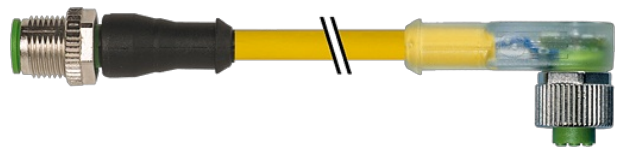

M12 MALE 0° / M12 FEMALE 90° LED

PUR 5X0.34 ye UL/CSA ROBOT, drag ch 5m

Male straight - female 90°

Art.-No. 7005 - M12 Lite - (plastic hexagonal screw) on request

M12 - M12, 5-pole

3 × LED (PNP), (NPN) on request

with cable sleeves

Zinc die casting, save-cover coated

[Link to Product](#)**Illustration**

Product may differ from Image

Commercial data

country of origin	DE
customs tariff number	85444290
EAN	4048879295543
eClass	27279218
Packaging unit	1

Sketch

(* for cable type 126, 732, 219, 619)

Male

Female

Product may differ from Image