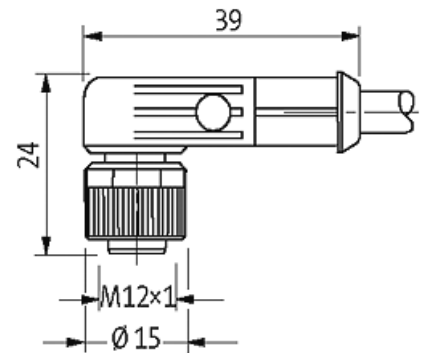

M12 MALE 0° / M12 FEMALE 90° LED

PUR 5X0.34 ye UL/CSA ROBOT, drag ch 5m

Male straight - female 90°

Art.-No. 7005 - M12 Lite - (plastic hexagonal screw) on request

M12 - M12, 5-pole

3 × LED (PNP), (NPN) on request

with cable sleeves

Zinc die casting, save-cover coated

[Link to Product](#)**Illustration**

Product may differ from Image

Commercial data

country of origin	DE
customs tariff number	85444290
EAN	4048879295543
eClass	27279218
Packaging unit	1

Sketch

(* for cable type 126, 732, 219, 619)

Male

Female

Product may differ from Image