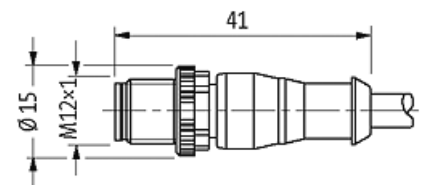

M12 MALE 0° / M12 FEMALE 90° LED

PUR 5X0.34 ye UL/CSA ROBOT, drag ch 5m

Male straight - female 90°

Art.-No. 7005 - M12 Lite - (plastic hexagonal screw) on request

M12 - M12, 5-pole

3 × LED (PNP), (NPN) on request

with cable sleeves

Zinc die casting, save-cover coated

[Link to Product](#)**Illustration**

Product may differ from Image

Commercial data

country of origin	DE
customs tariff number	85444290
EAN	4048879295543
eClass	27279218
Packaging unit	1

Sketch

(* for cable type 126, 732, 219, 619)

Male

Female

Product may differ from Image