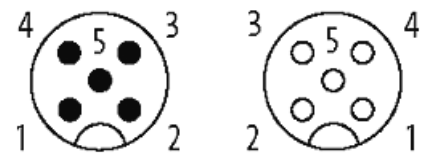

with cable sleeves

Zinc die casting, save-cover coated

[Link to Product](#)**Illustration**

Product may differ from Image

Commercial data

country of origin	DE
customs tariff number	85444290
EAN	4048879295543
eClass	27279218
Packaging unit	1

Sketch

(* for cable type 126, 732, 219, 619)

Male

Female

Product may differ from Image