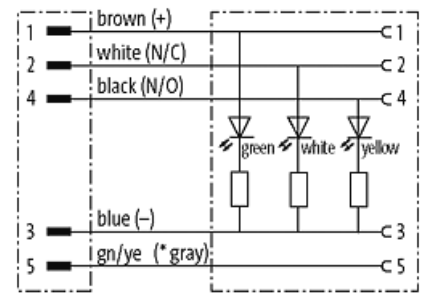

M12 MALE 0° / M12 FEMALE 90° LED

PUR 5X0.34 ye UL/CSA ROBOT, drag ch 5m

Male straight - female 90°

Art.-No. 7005 - M12 Lite - (plastic hexagonal screw) on request

M12 - M12, 5-pole

3 × LED (PNP), (NPN) on request

with cable sleeves

Zinc die casting, save-cover coated

[Link to Product](#)**Illustration**

Product may differ from Image

Commercial data

country of origin	DE
customs tariff number	85444290
EAN	4048879295543
eClass	27279218
Packaging unit	1

Sketch

(* for cable type 126, 732, 219, 619)

Male

Female

Product may differ from Image