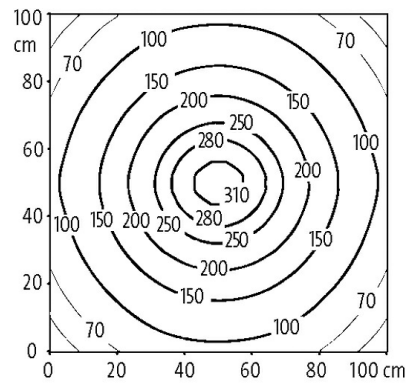

Modlight Illumix Slim Line 4W

LED machine lamp, IP54, 24VDC, M8 connection

Modlight Illumix Slim Line
4 W

[Link to Product](#)

Illustration

Light mounting: 100 cm
Em: 77 lx Emax: 102 lx Emin: 50 lx

Light mounting: 50 cm
Em: 146 lx Emax: 328 lx Emin: 50 lx

Product may differ from Image

Approvals

Technical Data

Operating voltage	24 V DC (21.6...27.6 V DC)
Input current	4 W
Connection	M8 (male)
No. of poles	4-pole
Coding	A-coded
Light color	Daylight white, approx. 5500 K
Color reproduction (Ra)	> 80
Luminaire light current	approx. 420 lm
Luminaire light yield	approx. 105 lm/W
Lighting angle	> 120°

General data

Relative humidity	5...95%
Protection	IP54
Safety class	III
Mounting method	rotatable
Screw head-Ø	max. 12 mm/M5
Dimensions H×W×D	34×218×24 mm (1.34×8.58×0.94 in)
Temperature range	-30...+50 °C
Material (housing)	Anodized aluminum
Material (light cover)	Diffuse polystyrene (PS)
Installation altitude	Operation up to 2 000 m
Vibration stress	2...9 Hz/10 mm; 9...200 Hz/3 g
Shock load	50 g, 11 ms