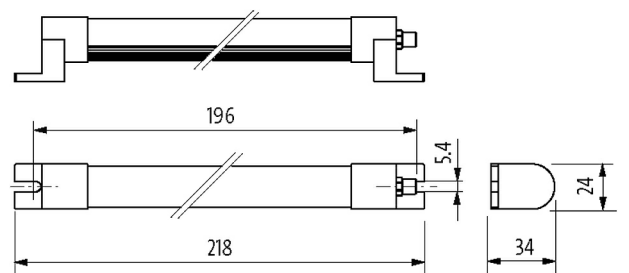

Modlight Illumix Slim Line 4W

LED machine lamp, IP54, 24VDC, M8 connection

Modlight Illumix Slim Line
4 W

[Link to Product](#)

Illustration

Light mounting: 100 cm
Em: 77 lx Emax: 102 lx Emin: 50 lx

Light mounting: 50 cm
Em: 146 lx Emax: 328 lx Emin: 50 lx

Product may differ from Image

Approvals

Technical Data

Operating voltage	24 V DC (21.6...27.6 V DC)
Input current	4 W
Connection	M8 (male)
No. of poles	4-pole
Coding	A-coded
Light color	Daylight white, approx. 5500 K
Color reproduction (Ra)	> 80
Luminaire light current	approx. 420 lm
Luminaire light yield	approx. 105 lm/W
Lighting angle	> 120°

General data

Relative humidity	5...95%
Protection	IP54
Safety class	III
Mounting method	rotatable
Screw head-Ø	max. 12 mm/M5
Dimensions H×W×D	34×218×24 mm (1.34×8.58×0.94 in)
Temperature range	-30...+50 °C
Material (housing)	Anodized aluminum
Material (light cover)	Diffuse polystyrene (PS)
Installation altitude	Operation up to 2 000 m
Vibration stress	2...9 Hz/10 mm; 9...200 Hz/3 g
Shock load	50 g, 11 ms

Commercial data

country of origin	DE
customs tariff number	94054039
EAN	4048879670739
eClass	27110306
Packaging unit	1