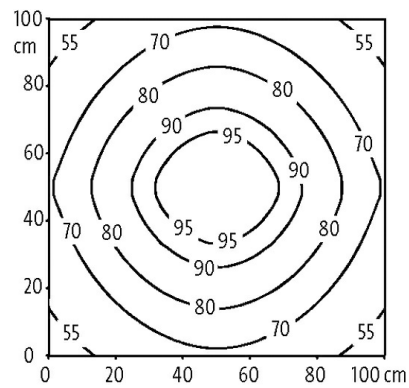

Modlight Illumix Slim Line 4W

LED machine lamp, IP54, 24VDC, M8 connection

Modlight Illumix Slim Line
4 W

[Link to Product](#)

Illustration

Light mounting: 100 cm
Em: 77 lx Emax: 102 lx Emin: 50 lx

Light mounting: 50 cm
Em: 146 lx Emax: 328 lx Emin: 50 lx

Product may differ from Image

Approvals

Technical Data

Operating voltage	24 V DC (21.6...27.6 V DC)
Input current	4 W
Connection	M8 (male)
No. of poles	4-pole
Coding	A-coded
Light color	Daylight white, approx. 5500 K
Color reproduction (Ra)	> 80
Luminaire light current	approx. 420 lm
Luminaire light yield	approx. 105 lm/W
Lighting angle	> 120°

General data

Relative humidity	5...95%
Protection	IP54
Safety class	III
Mounting method	rotatable
Screw head-Ø	max. 12 mm/M5
Dimensions H×W×D	34×218×24 mm (1.34×8.58×0.94 in)
Temperature range	-30...+50 °C
Material (housing)	Anodized aluminum
Material (light cover)	Diffuse polystyrene (PS)
Installation altitude	Operation up to 2 000 m
Vibration stress	2...9 Hz/10 mm; 9...200 Hz/3 g
Shock load	50 g, 11 ms