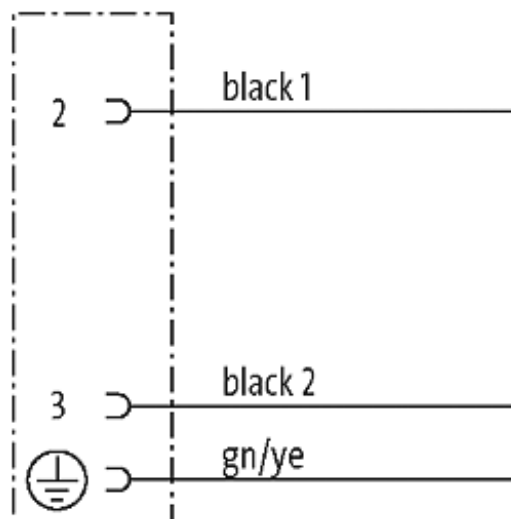

M12 FEMALE FLANGE PLUG C CODED FRONT MOUNT

PP-wires 3X0.75 1m

Brida hembra
M12, 3-polos
Montaje frontal
con conector multifilar

[Enlace al producto](#)

Ilustración