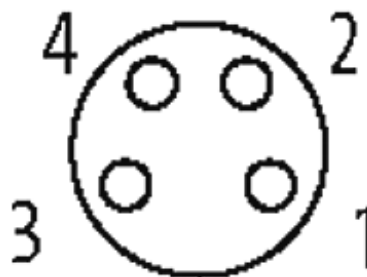

M8 FEMALE 0° FIELD-WIREABLE SCREW TERM.4-pol. 0,14...0.5mm²

Female straight

M8, 4-pole

Screw terminals

Connection cross section: 0.14...0.5 mm²[Link to Product](#)**Illustration**

Female

Product may differ from Image

Approvals

Form

Form 08631

Technical Data

Operating voltage	max. 30 V AC/DC
Rated surge voltage	0.8 kV
Operating current per contact	max. 4 A
Connection cross section	0.14...0.5 mm ²
Sealing range (cable Ø)	2.5...5.0 mm
Protection	IP67 inserted and tightened (EN 60529)

General data

Temperature range	-25...+85 °C
Dimensions H × W × D	45×12×12 mm

Commercial data

country of origin	DE
customs tariff number	85369010
EAN	4048879224505
eClass	27279221
Packaging unit	1