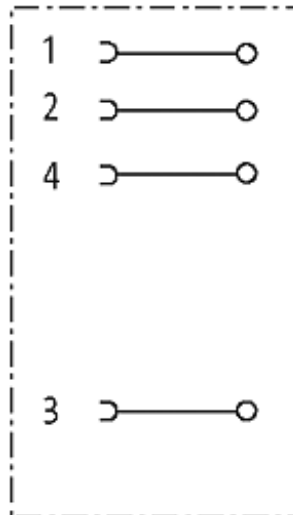

M8 FEMALE 0° FIELD-WIREABLE SCREW TERM.4-pol. 0,14...0.5mm²

Female straight

M8, 4-pole

Screw terminals

Connection cross section: 0.14...0.5 mm²[Link to Product](#)**Illustration**

Female

Product may differ from Image

Approvals

Form

Form 08631

Technical Data

Operating voltage	max. 30 V AC/DC
Rated surge voltage	0.8 kV
Operating current per contact	max. 4 A
Connection cross section	0.14...0.5 mm ²
Sealing range (cable Ø)	2.5...5.0 mm
Protection	IP67 inserted and tightened (EN 60529)

General data

Temperature range	-25...+85 °C
Dimensions H × W × D	45×12×12 mm

Commercial data

country of origin	DE
customs tariff number	85369010
EAN	4048879224505
eClass	27279221
Packaging unit	1