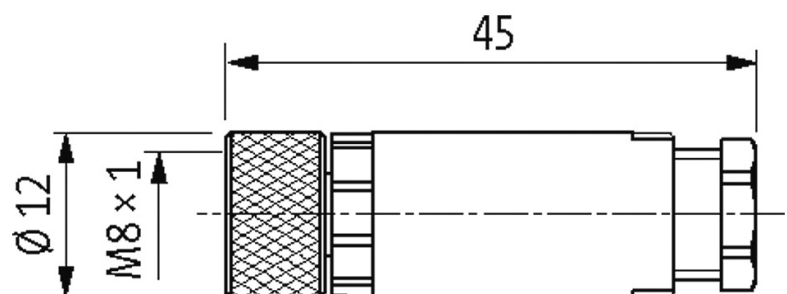

M8 FEMALE 0° FIELD-WIREABLE SCREW TERM.4-pol. 0,14...0.5mm²

Female straight

M8, 4-pole

Screw terminals

Connection cross section: 0.14...0.5 mm²[Link to Product](#)**Illustration**

Female

Product may differ from Image

Approvals

Form

Form 08631

Technical Data

Operating voltage	max. 30 V AC/DC
Rated surge voltage	0.8 kV
Operating current per contact	max. 4 A
Connection cross section	0.14...0.5 mm ²
Sealing range (cable Ø)	2.5...5.0 mm
Protection	IP67 inserted and tightened (EN 60529)

General data

Temperature range	-25...+85 °C
Dimensions H × W × D	45×12×12 mm

Commercial data

country of origin	DE
customs tariff number	85369010
EAN	4048879224505
eClass	27279221
Packaging unit	1