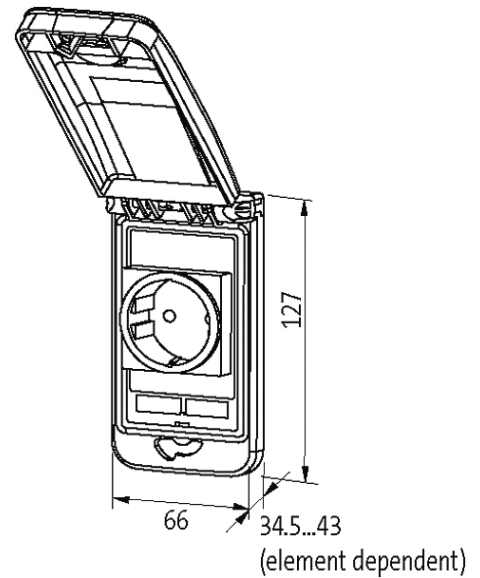

Modlink MSDD-set: Frame 4000-68513-0000001,
insert 4000-68000-1200000

[Link to Product](#)

Illustration

stay connected

Product may differ from Image

Commercial data

country of origin	DE
customs tariff number	85366990
EAN	4048879572064
eClass	27189217
Packaging unit	1