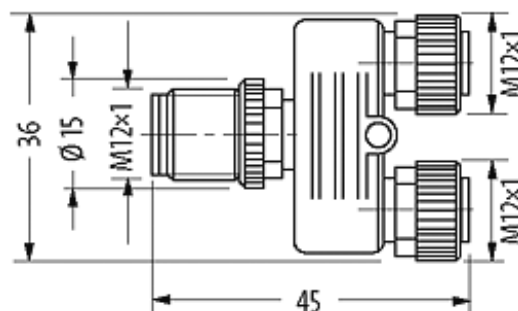

**T-coupler M12 male / M12 female**

T-coupler M12 – M12

5-pole

Distribution function (NO)

[Link to Product](#)**Illustration**

Product may differ from Image

### Commercial data

country of origin	DE
customs tariff number	85366990
EAN	4048879494410
eClass	27279218
Packaging unit	1