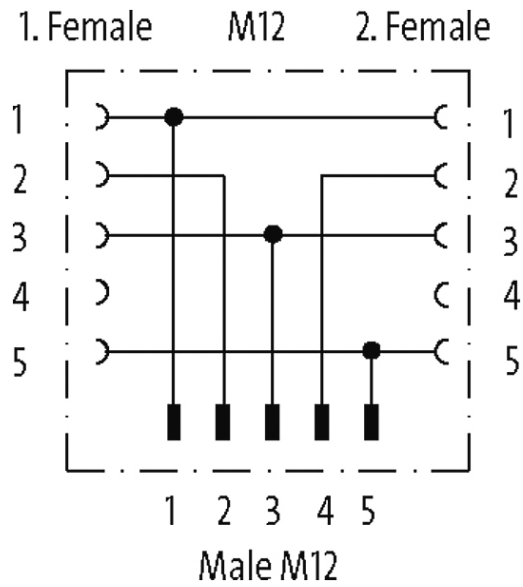

**T-coupler M12 male / M12 female**

T-coupler M12 – M12

5-pole

Distribution function (NO)

[Link to Product](#)**Illustration**

Product may differ from Image

### Commercial data

country of origin	DE
customs tariff number	85366990
EAN	4048879494410
eClass	27279218
Packaging unit	1