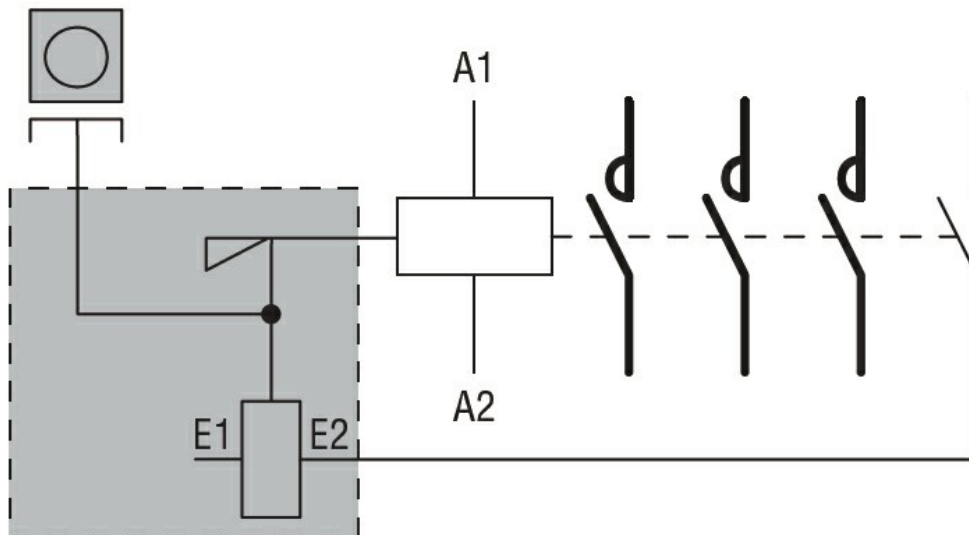

Dimensions

Wiring diagrams

Certifications and compliance

Compliance

CSA C22.2 n° 60947-1
IEC/EN 60947-1
UL 60947-1

Certificates

CSA
cURus
EAC

ETIM classification

ETIM 8.0

EC002498 -
Accessories/spare
parts for low-
voltage switch
technology