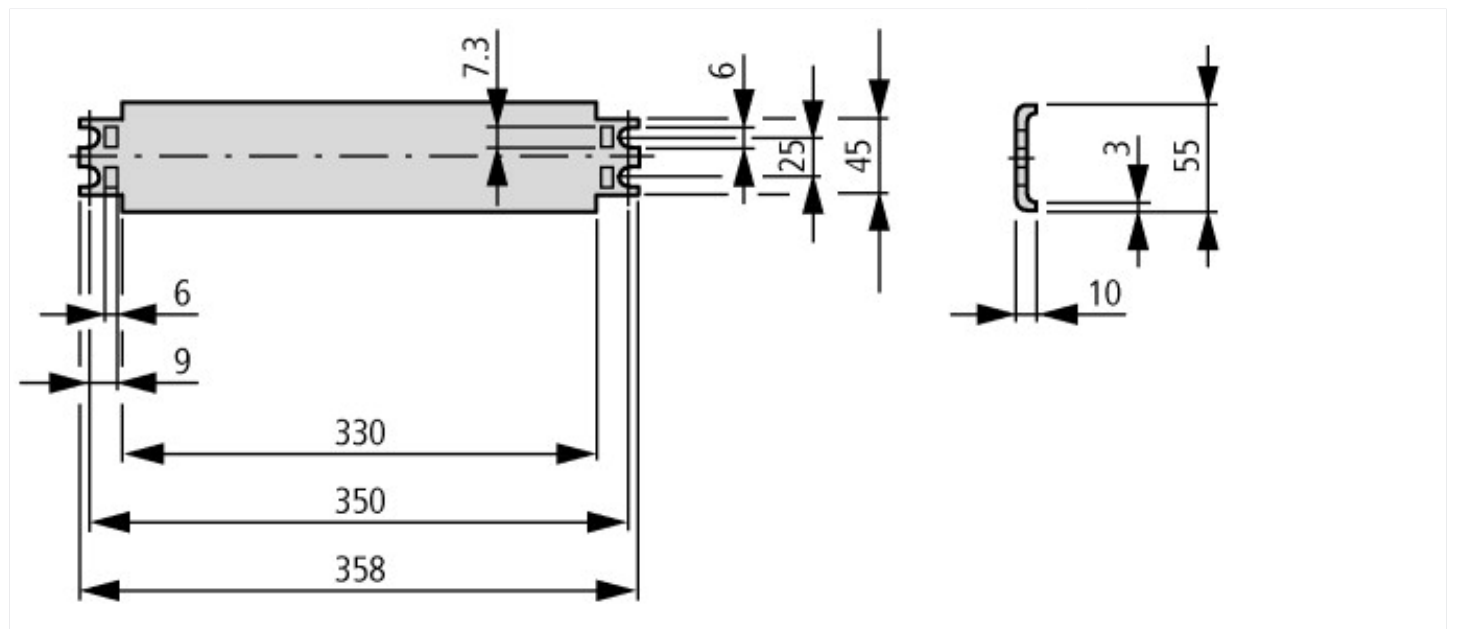

Dimensions

Additional product information (links)

allowInterrupt=1&RevisionSelectionMethod=LatestReleased&noSaveAs=0&Render=1&model%20certification%20xEnergy%20Safety%20Ci	http://www.eaton.eu/DE/ecm/idcplg?IdcService=GET_FILE&model%20certification%20xEnergy%20Safety%20Ci
allowInterrupt=1&RevisionSelectionMethod=LatestReleased&noSaveAs=0&Render=1&Save%20time%20-%20we%20assist%20you%20with%20expert%20pre-assembly	http://www.eaton.eu/DE/ecm/idcplg?IdcService=GET_FILE&Save%20time%20-%20we%20assist%20you%20with%20expert%20pre-assembly
allowInterrupt=1&RevisionSelectionMethod=LatestReleased&noSaveAs=0&Render=1&product%20information%20xEnergy%20Safety%20Ci	http://www.eaton.eu/DE/ecm/idcplg?IdcService=GET_FILE&product%20information%20xEnergy%20Safety%20Ci
tool for calculating the power loss for switching device combinations	http://www.eaton.eu/DE/Europe/Electrical/CustomerSupport/ConfigurationTools/TCTool/index.htm
configurator - xEnergy family	http://www.eaton.eu/DE/Europe/Electrical/CustomerSupport/ConfigurationTools/xEnergyMainSupport/index.htm