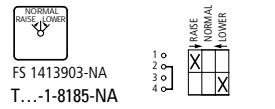

T0-...-NA, T3-...-NA, T5B-...-NA

①	On-Off switches
②	On-Off switches (Complete rotation in both directions)
③ + ⑤	Change over switches with OFF -Position
④	Change over switches with OFF -Position (Pulse contact with spring return)
⑥	Change over switches without OFF -Position
⑦	Voltage-Ammeter selector switches
⑧	Position
⑨	Voltage
⑩	Current
⑪	Star-delta switches
⑫	Wattmeter selector switches
⑬	Reversing switches
⑭	Fractional HP MotorReversing (auxiliary winding)
⑮	Reversing star-delta switches