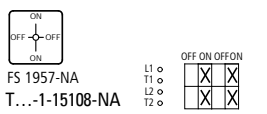

T0-...-NA, T3-...-NA, T5B-...-NA

①	On-Off switches
②	On-Off switches (Complete rotation in both directions)
③ + ⑤	Change over switches with OFF -Position
④	Change over switches with OFF -Position (Pulse contact with spring return)
⑥	Change over switches without OFF -Position
⑦	Voltage-Ammeter selector switches
⑧	Position
⑨	Voltage
⑩	Current
⑪	Star-delta switches
⑫	Wattmeter selector switches
⑬	Reversing switches
⑭	Fractional HP MotorReversing (auxiliary winding)
⑮	Reversing star-delta switches