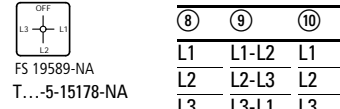

T0-...-NA, T3-...-NA, T5B-...-NA

①	On-Off switches
②	On-Off switches (Complete rotation in both directions)
③ + ⑤	Change over switches with OFF -Position
④	Change over switches with OFF -Position (Pulse contact with spring return)
⑥	Change over switches without OFF -Position
⑦	Voltage-Ammeter selector switches
⑧	Position
⑨	Voltage
⑩	Current
⑪	Star-delta switches
⑫	Wattmeter selector switches
⑬	Reversing switches
⑭	Fractional HP MotorReversing (auxiliary winding)
⑮	Reversing star-delta switches