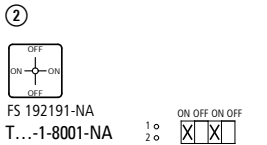

T0-...-NA, T3-...-NA, T5B-...-NA

①	On-Off switches
②	On-Off switches (Complete rotation in both directions)
③ + ⑤	Change over switches with OFF -Position
④	Change over switches with OFF -Position (Pulse contact with spring return)
⑥	Change over switches without OFF -Position
⑦	Voltage-Ammeter selector switches
⑧	Position
⑨	Voltage
⑩	Current
⑪	Star-delta switches
⑫	Wattmeter selector switches
⑬	Reversing switches
⑭	Fractional HP MotorReversing (auxiliary winding)
⑮	Reversing star-delta switches