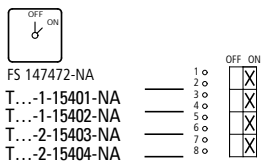

T0-...-NA, T3-...-NA, T5B-...-NA

①	On-Off switches
②	On-Off switches (Complete rotation in both directions)
③ + ⑤	Change over switches with OFF -Position
④	Change over switches with OFF -Position (Pulse contact with spring return)
⑥	Change over switches without OFF -Position
⑦	Voltage-Ammeter selector switches
⑧	Position
⑨	Voltage
⑩	Current
⑪	Star-delta switches
⑫	Wattmeter selector switches
⑬	Reversing switches
⑭	Fractional HP MotorReversing (auxiliary winding)
⑮	Reversing star-delta switches