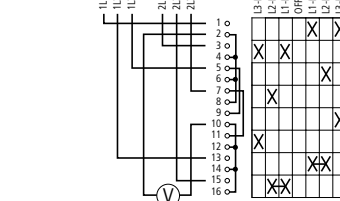

T0-...-NA, T3-...-NA, T5B-...-NA

①	On-Off switches
②	On-Off switches (Complete rotation in both directions)
③ + ⑤	Change over switches with OFF -Position
④	Change over switches with OFF -Position (Pulse contact with spring return)
⑥	Change over switches without OFF -Position
⑦	Voltage-Ammeter selector switches
⑧	Position
⑨	Voltage
⑩	Current
⑪	Star-delta switches
⑫	Wattmeter selector switches
⑬	Reversing switches
⑭	Fractional HP MotorReversing (auxiliary winding)
⑮	Reversing star-delta switches