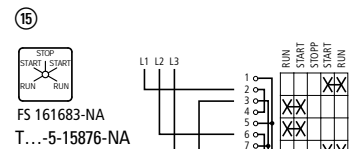

T0-...-NA, T3-...-NA, T5B-...-NA

①	On-Off switches
②	On-Off switches (Complete rotation in both directions)
③ + ⑤	Change over switches with OFF -Position
④	Change over switches with OFF -Position (Pulse contact with spring return)
⑥	Change over switches without OFF -Position
⑦	Voltage-Ammeter selector switches
⑧	Position
⑨	Voltage
⑩	Current
⑪	Star-delta switches
⑫	Wattmeter selector switches
⑬	Reversing switches
⑭	Fractional HP MotorReversing (auxiliary winding)
⑮	Reversing star-delta switches