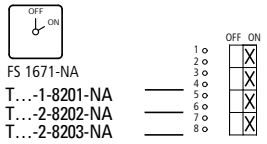

T0-...-NA, T3-...-NA, T5B-...-NA

①	On-Off switches
②	On-Off switches (Complete rotation in both directions)
③ + ⑤	Change over switches with OFF -Position
④	Change over switches with OFF -Position (Pulse contact with spring return)
⑥	Change over switches without OFF -Position
⑦	Voltage-Ammeter selector switches
⑧	Position
⑨	Voltage
⑩	Current
⑪	Star-delta switches
⑫	Wattmeter selector switches
⑬	Reversing switches
⑭	Fractional HP MotorReversing (auxiliary winding)
⑮	Reversing star-delta switches