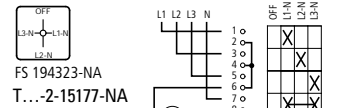

T0-...-NA, T3-...-NA, T5B-...-NA

①	On-Off switches
②	On-Off switches (Complete rotation in both directions)
③ + ⑤	Change over switches with OFF -Position
④	Change over switches with OFF -Position (Pulse contact with spring return)
⑥	Change over switches without OFF -Position
⑦	Voltage-Ammeter selector switches
⑧	Position
⑨	Voltage
⑩	Current
⑪	Star-delta switches
⑫	Wattmeter selector switches
⑬	Reversing switches
⑭	Fractional HP MotorReversing (auxiliary winding)
⑮	Reversing star-delta switches