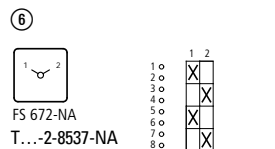

T0-...-NA, T3-...-NA, T5B-...-NA

①	On-Off switches
②	On-Off switches (Complete rotation in both directions)
③ + ⑤	Change over switches with OFF -Position
④	Change over switches with OFF -Position (Pulse contact with spring return)
⑥	Change over switches without OFF -Position
⑦	Voltage-Ammeter selector switches
⑧	Position
⑨	Voltage
⑩	Current
⑪	Star-delta switches
⑫	Wattmeter selector switches
⑬	Reversing switches
⑭	Fractional HP MotorReversing (auxiliary winding)
⑮	Reversing star-delta switches