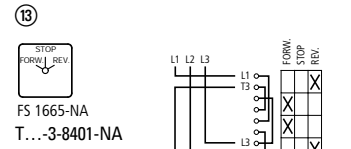

T0-...-NA, T3-...-NA, T5B-...-NA

①	On-Off switches
②	On-Off switches (Complete rotation in both directions)
③ + ⑤	Change over switches with OFF -Position
④	Change over switches with OFF -Position (Pulse contact with spring return)
⑥	Change over switches without OFF -Position
⑦	Voltage-Ammeter selector switches
⑧	Position
⑨	Voltage
⑩	Current
⑪	Star-delta switches
⑫	Wattmeter selector switches
⑬	Reversing switches
⑭	Fractional HP MotorReversing (auxiliary winding)
⑮	Reversing star-delta switches