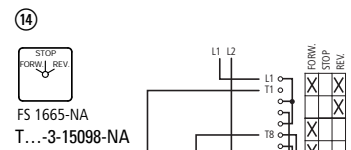

T0-...-NA, T3-...-NA, T5B-...-NA

①	On-Off switches
②	On-Off switches (Complete rotation in both directions)
③ + ⑤	Change over switches with OFF -Position
④	Change over switches with OFF -Position (Pulse contact with spring return)
⑥	Change over switches without OFF -Position
⑦	Voltage-Ammeter selector switches
⑧	Position
⑨	Voltage
⑩	Current
⑪	Star-delta switches
⑫	Wattmeter selector switches
⑬	Reversing switches
⑭	Fractional HP MotorReversing (auxiliary winding)
⑮	Reversing star-delta switches