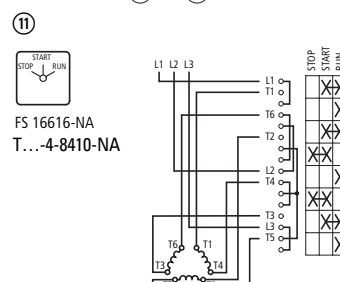

T0-...-NA, T3-...-NA, T5B-...-NA

①	On-Off switches
②	On-Off switches (Complete rotation in both directions)
③ + ⑤	Change over switches with OFF -Position
④	Change over switches with OFF -Position (Pulse contact with spring return)
⑥	Change over switches without OFF -Position
⑦	Voltage-Ammeter selector switches
⑧	Position
⑨	Voltage
⑩	Current
⑪	Star-delta switches
⑫	Wattmeter selector switches
⑬	Reversing switches
⑭	Fractional HP MotorReversing (auxiliary winding)
⑮	Reversing star-delta switches