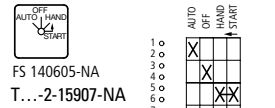

T0-...-NA, T3-...-NA, T5B-...-NA

①	On-Off switches
②	On-Off switches (Complete rotation in both directions)
③ + ⑤	Change over switches with OFF -Position
④	Change over switches with OFF -Position (Pulse contact with spring return)
⑥	Change over switches without OFF -Position
⑦	Voltage-Ammeter selector switches
⑧	Position
⑨	Voltage
⑩	Current
⑪	Star-delta switches
⑫	Wattmeter selector switches
⑬	Reversing switches
⑭	Fractional HP MotorReversing (auxiliary winding)
⑮	Reversing star-delta switches