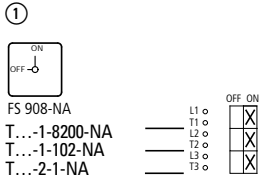

T0-...-NA, T3-...-NA, T5B-...-NA

①	On-Off switches
②	On-Off switches (Complete rotation in both directions)
③ + ⑤	Change over switches with OFF -Position
④	Change over switches with OFF -Position (Pulse contact with spring return)
⑥	Change over switches without OFF -Position
⑦	Voltage-Ammeter selector switches
⑧	Position
⑨	Voltage
⑩	Current
⑪	Star-delta switches
⑫	Wattmeter selector switches
⑬	Reversing switches
⑭	Fractional HP MotorReversing (auxiliary winding)
⑮	Reversing star-delta switches