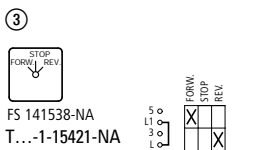

T0-...-NA, T3-...-NA, T5B-...-NA

①	On-Off switches
②	On-Off switches (Complete rotation in both directions)
③ + ⑤	Change over switches with OFF -Position
④	Change over switches with OFF -Position (Pulse contact with spring return)
⑥	Change over switches without OFF -Position
⑦	Voltage-Ammeter selector switches
⑧	Position
⑨	Voltage
⑩	Current
⑪	Star-delta switches
⑫	Wattmeter selector switches
⑬	Reversing switches
⑭	Fractional HP MotorReversing (auxiliary winding)
⑮	Reversing star-delta switches