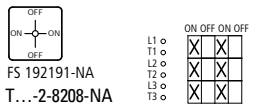

T0-...-NA, T3-...-NA, T5B-...-NA

①	On-Off switches
②	On-Off switches (Complete rotation in both directions)
③ + ⑤	Change over switches with OFF -Position
④	Change over switches with OFF -Position (Pulse contact with spring return)
⑥	Change over switches without OFF -Position
⑦	Voltage-Ammeter selector switches
⑧	Position
⑨	Voltage
⑩	Current
⑪	Star-delta switches
⑫	Wattmeter selector switches
⑬	Reversing switches
⑭	Fractional HP MotorReversing (auxiliary winding)
⑮	Reversing star-delta switches