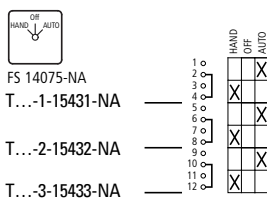

T0-...-NA, T3-...-NA, T5B-...-NA

①	On-Off switches
②	On-Off switches (Complete rotation in both directions)
③ + ⑤	Change over switches with OFF -Position
④	Change over switches with OFF -Position (Pulse contact with spring return)
⑥	Change over switches without OFF -Position
⑦	Voltage-Ammeter selector switches
⑧	Position
⑨	Voltage
⑩	Current
⑪	Star-delta switches
⑫	Wattmeter selector switches
⑬	Reversing switches
⑭	Fractional HP MotorReversing (auxiliary winding)
⑮	Reversing star-delta switches