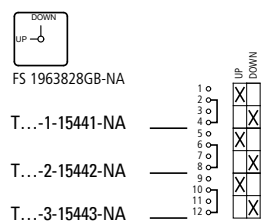

T0-...-NA, T3-...-NA, T5B-...-NA

①	On-Off switches
②	On-Off switches (Complete rotation in both directions)
③ + ⑤	Change over switches with OFF -Position
④	Change over switches with OFF -Position (Pulse contact with spring return)
⑥	Change over switches without OFF -Position
⑦	Voltage-Ammeter selector switches
⑧	Position
⑨	Voltage
⑩	Current
⑪	Star-delta switches
⑫	Wattmeter selector switches
⑬	Reversing switches
⑭	Fractional HP MotorReversing (auxiliary winding)
⑮	Reversing star-delta switches