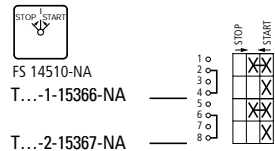

T0-...-NA, T3-...-NA, T5B-...-NA

①	On-Off switches
②	On-Off switches (Complete rotation in both directions)
③ + ⑤	Change over switches with OFF -Position
④	Change over switches with OFF -Position (Pulse contact with spring return)
⑥	Change over switches without OFF -Position
⑦	Voltage-Ammeter selector switches
⑧	Position
⑨	Voltage
⑩	Current
⑪	Star-delta switches
⑫	Wattmeter selector switches
⑬	Reversing switches
⑭	Fractional HP MotorReversing (auxiliary winding)
⑮	Reversing star-delta switches