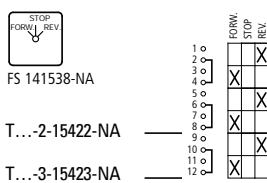

T0-...-NA, T3-...-NA, T5B-...-NA

①	On-Off switches
②	On-Off switches (Complete rotation in both directions)
③ + ⑤	Change over switches with OFF -Position
④	Change over switches with OFF -Position (Pulse contact with spring return)
⑥	Change over switches without OFF -Position
⑦	Voltage-Ammeter selector switches
⑧	Position
⑨	Voltage
⑩	Current
⑪	Star-delta switches
⑫	Wattmeter selector switches
⑬	Reversing switches
⑭	Fractional HP MotorReversing (auxiliary winding)
⑮	Reversing star-delta switches