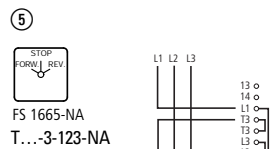

T0-...-NA, T3-...-NA, T5B-...-NA

①	On-Off switches
②	On-Off switches (Complete rotation in both directions)
③ + ⑤	Change over switches with OFF -Position
④	Change over switches with OFF -Position (Pulse contact with spring return)
⑥	Change over switches without OFF -Position
⑦	Voltage-Ammeter selector switches
⑧	Position
⑨	Voltage
⑩	Current
⑪	Star-delta switches
⑫	Wattmeter selector switches
⑬	Reversing switches
⑭	Fractional HP MotorReversing (auxiliary winding)
⑮	Reversing star-delta switches