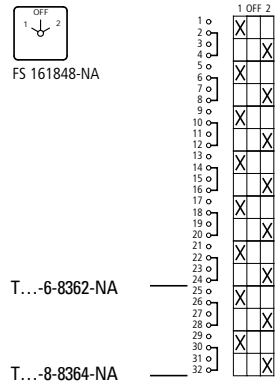

T0-...-NA, T3-...-NA, T5B-...-NA

①	On-Off switches
②	On-Off switches (Complete rotation in both directions)
③ + ⑤	Change over switches with OFF -Position
④	Change over switches with OFF -Position (Pulse contact with spring return)
⑥	Change over switches without OFF -Position
⑦	Voltage-Ammeter selector switches
⑧	Position
⑨	Voltage
⑩	Current
⑪	Star-delta switches
⑫	Wattmeter selector switches
⑬	Reversing switches
⑭	Fractional HP MotorReversing (auxiliary winding)
⑮	Reversing star-delta switches