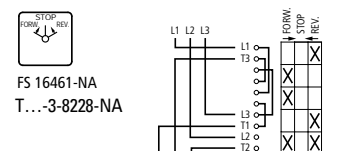

T0-...-NA, T3-...-NA, T5B-...-NA

①	On-Off switches
②	On-Off switches (Complete rotation in both directions)
③ + ⑤	Change over switches with OFF -Position
④	Change over switches with OFF -Position (Pulse contact with spring return)
⑥	Change over switches without OFF -Position
⑦	Voltage-Ammeter selector switches
⑧	Position
⑨	Voltage
⑩	Current
⑪	Star-delta switches
⑫	Wattmeter selector switches
⑬	Reversing switches
⑭	Fractional HP MotorReversing (auxiliary winding)
⑮	Reversing star-delta switches