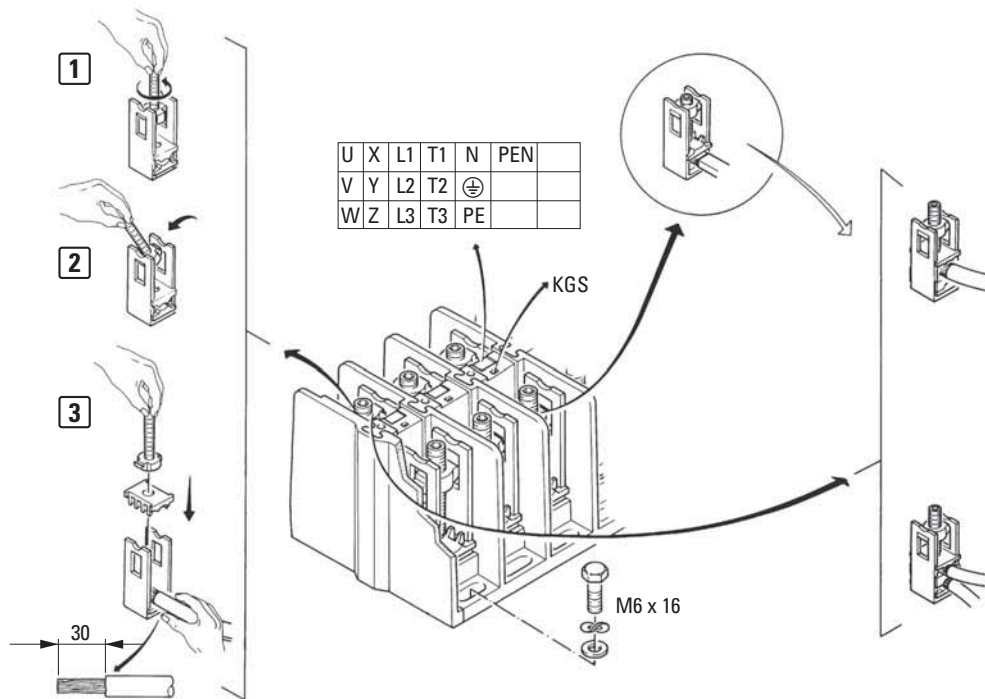

10/89 AWA34-607

K150/...

Emergency On Call Service: Local representative (<http://www.eaton.com/moeller/aftersales>) or +49 (0) 180 5 223822 (de, en)