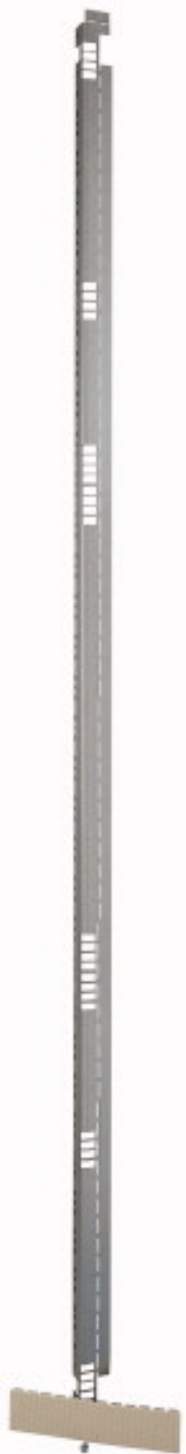

Front plate for Cable Duct 75mm, vertical for section height 2000mm

Part no. XLFS20
Catalog No. 196424
EL-Nummer (Norway) 2410142

Technical data ETIM 7.0

Cabinet enclosures (EG000011) / Front plate (switchgear cabinet) (EC000456)			
Electric engineering, automation, process control engineering / Electrical cabinet, housing, rack / Elements for switching cabinet, housing, rack / Front plate (electrical cabinet) (ecl@ss10.0.1-27-18-28-06 [AKE465013])			
Width		mm	76
Height		mm	1908
Suitable for enclosure building width		mm	0
Suitable for enclosure building height		mm	0
Number of height units			0
Material			Steel
Surface finishing			Powder coating