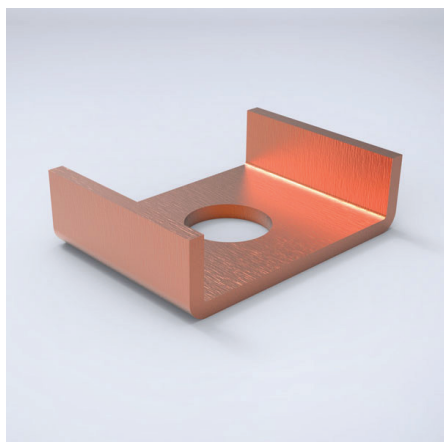

MSBH

Holder for busbar connection | Distribuição de energia

Descrição: Cooper holder for busbar connection, which guarantee a perfect connection between main busbar and secondary busbar.

Material: 2 mm cooper.

Fornecimento: 20 pieces.

Para armário		
A	L	Ref.
25	35	MSBH20