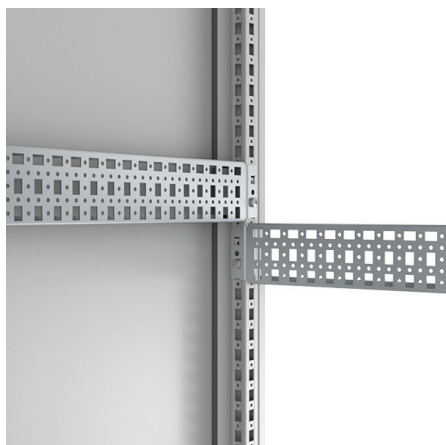

# CLPK-PD

Click-in profiles | Distribuição de energia

nVent

HOFFMAN

CONNECT AND PROTECT

**Descrição:** Universal profile for both depth and width fitting on the 25 mm DIN hole pattern of the enclosure's frame or in combination with the CLPF and VB profiles. The 75 mm wide profile is equipped with three rows of holes of which one is turned 90°. This makes it possible to mount the CLPF profiles in both directions. The CLPK can be secured by the use of self tapping screws.

**Material:** 1.5 mm zinc plated steel.

**Quantidade por embalagem:** 4 profiles.

Para armário		
L/P	Carga Máx.	Ref.
400	2000 N	CLPK400
600	1600 N	CLPK600
800	1600 N	CLPK800
1000	1200 N	CLPK1000