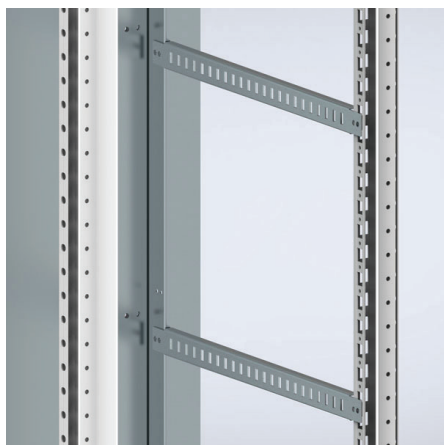

MSCFS

Side cable fixation profiles | Potencia y Distribución

Descripción: Profiles to fix the cables easily in the side part of the cable section, the profiles must be fixed in the MSPM.

Material: 2 mm galvanized steel.

Suministro: 5 pieces with mounting material.

Para armario	
P	Ref.
600	MSCFS600
800	MSCFS800