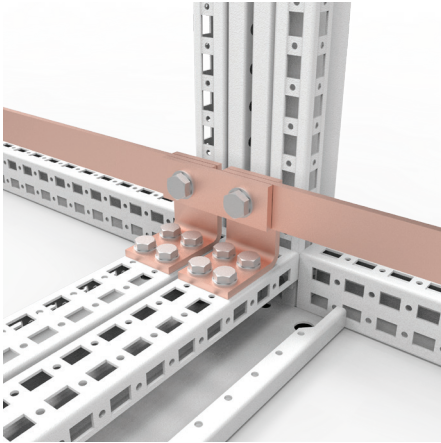

EBB

PE/PEN baying bracket

Description: Baying bracket to be used when ECB copper bars need to be connected between enclosures.

Material: Copper.

Delivery: 5 pcs. of copper brackets.

Dimen- sions	Item no.
30x05	EBB3005
30x10	EBB3010
40x10	EBB4010
80x10	EBB8010