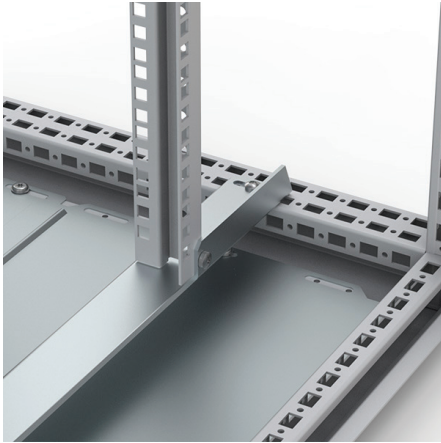

# CIB

Profiles for 19" profiles fixing

**Description:** For fitting 19" vertical profiles CIP/CIPD in 600 mm and 800 mm wide enclosures. Fully adjustable in depth.

**Material:** 3 mm zinc plated steel.

**Pack quantity:** 2 profiles with mounting accessories.

For enclosure	
W	Item no.
600	CIB600
800	CIB800