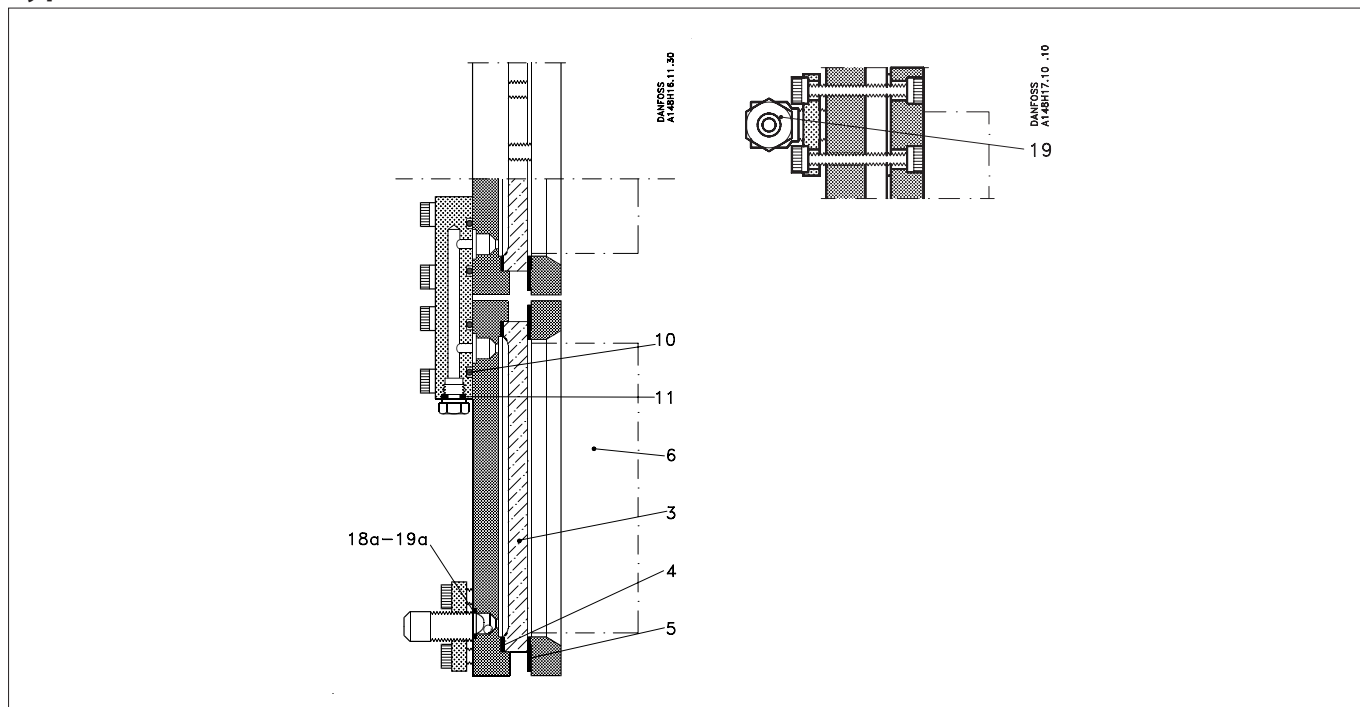

Data sheet – Spare parts and accessories

Sight glasses

Types LLG, LLG-S, LLG-F and LLG-SF 185 - 1550 (7¼ - 61 in.)

Description	Pos. #	Qty.	Size	Code no.
Repair kit, complete set of gaskets				
Gasket for sight glass	4	1	Size 185 (7¼ in.)	2453+056
Protective coating for sight glass	5			
Gasket for nipple for type LLG	18a			
Gaskets for stop valve and for nipple	19a			
Gasket for sight glass	4			
Protective coating for sight glass	5	1	Size 335 (13¼ in.)	2453+057
Gasket for nipple for type LLG	18a			
Gaskets for stop valve and for nipple	19a			
Gasket for sight glass	4			
Protective coating for sight glass	5			
O-ring for connecting piece for	10	1	Size 590 (23¼ in.)	2453+058
Gasket for connecting piece for	11			
Gasket for nipple for type LLG	18a			
Gaskets for stop valve and for nipple	19a			
Gasket for sight glass	4			
Protective coating for sight glass	5	1	Size 740 (29¼ in.)	2453+059
Gasket for nipple for type LLG	18a			
Gaskets for stop valve and for nipple	19a			
Gasket for sight glass	4			
Protective coating for sight glass	5			
O-ring for connecting piece for	10	1	Size 995 (39¼ in.)	2453+060
Gasket for connecting piece for	11			
Gasket for nipple for type LLG	18a			
Gaskets for stop valve and for nipple	19a			
Gasket for sight glass	4			
Protective coating for sight glass	5	1	Size 1145 (45 in.)	2453+061
O-ring for connecting piece for	10			
Gasket for connecting piece for	11			
Gasket for nipple for type LLG	18a			
Gaskets for stop valve and for nipple	19a			
Gasket for sight glass	4	1	Size 1550 (61 in.)	2453+062
Protective coating for sight glass	5			
O-ring for connecting piece for	10			
Gasket for connecting piece for	11			
Gasket for nipple for type LLG	18a			
Gaskets for stop valve and for nipple	19a			

Description	Pos. #	Qty.	Size	Code no.
Sight glass				
Sight glass	3	1	Size 185 (7¼ in.)	148H3034
Sight glass	3	1	Size 335 (13¼ in.)	148H3035
Sight glass	3	1	Size 590 (23¼ in.)	148H3036
Sight glass	3	1	Size 740 (29¼ in.)	148H3037
Sight glass	3	1	Size 995 (39¼ in.)	148H3038
Spare part kit for LLG-F and LLG-SSF				
Sight adapter	6	1	Size 185 (7¼ in.)	148H3041
Sight adapter	6	1	Size 335 (13¼ in.)	148H3042
Sight adapter	6	1	Size 590 (23¼ in.)	148H3043
Sight adapter	6	1	Size 740 (29¼ in.)	148H3044
Sight adapter	6	1	Size 995 (39¼ in.)	148H3045
Sight adapter	6	1	Size 1145 (45 in.)	148H3046
Sight adapter	6	1	Size 1550 (61 in.)	148H3047
Stop valve				
Stop valve, type SNV-ST	19	1	All	148B3769